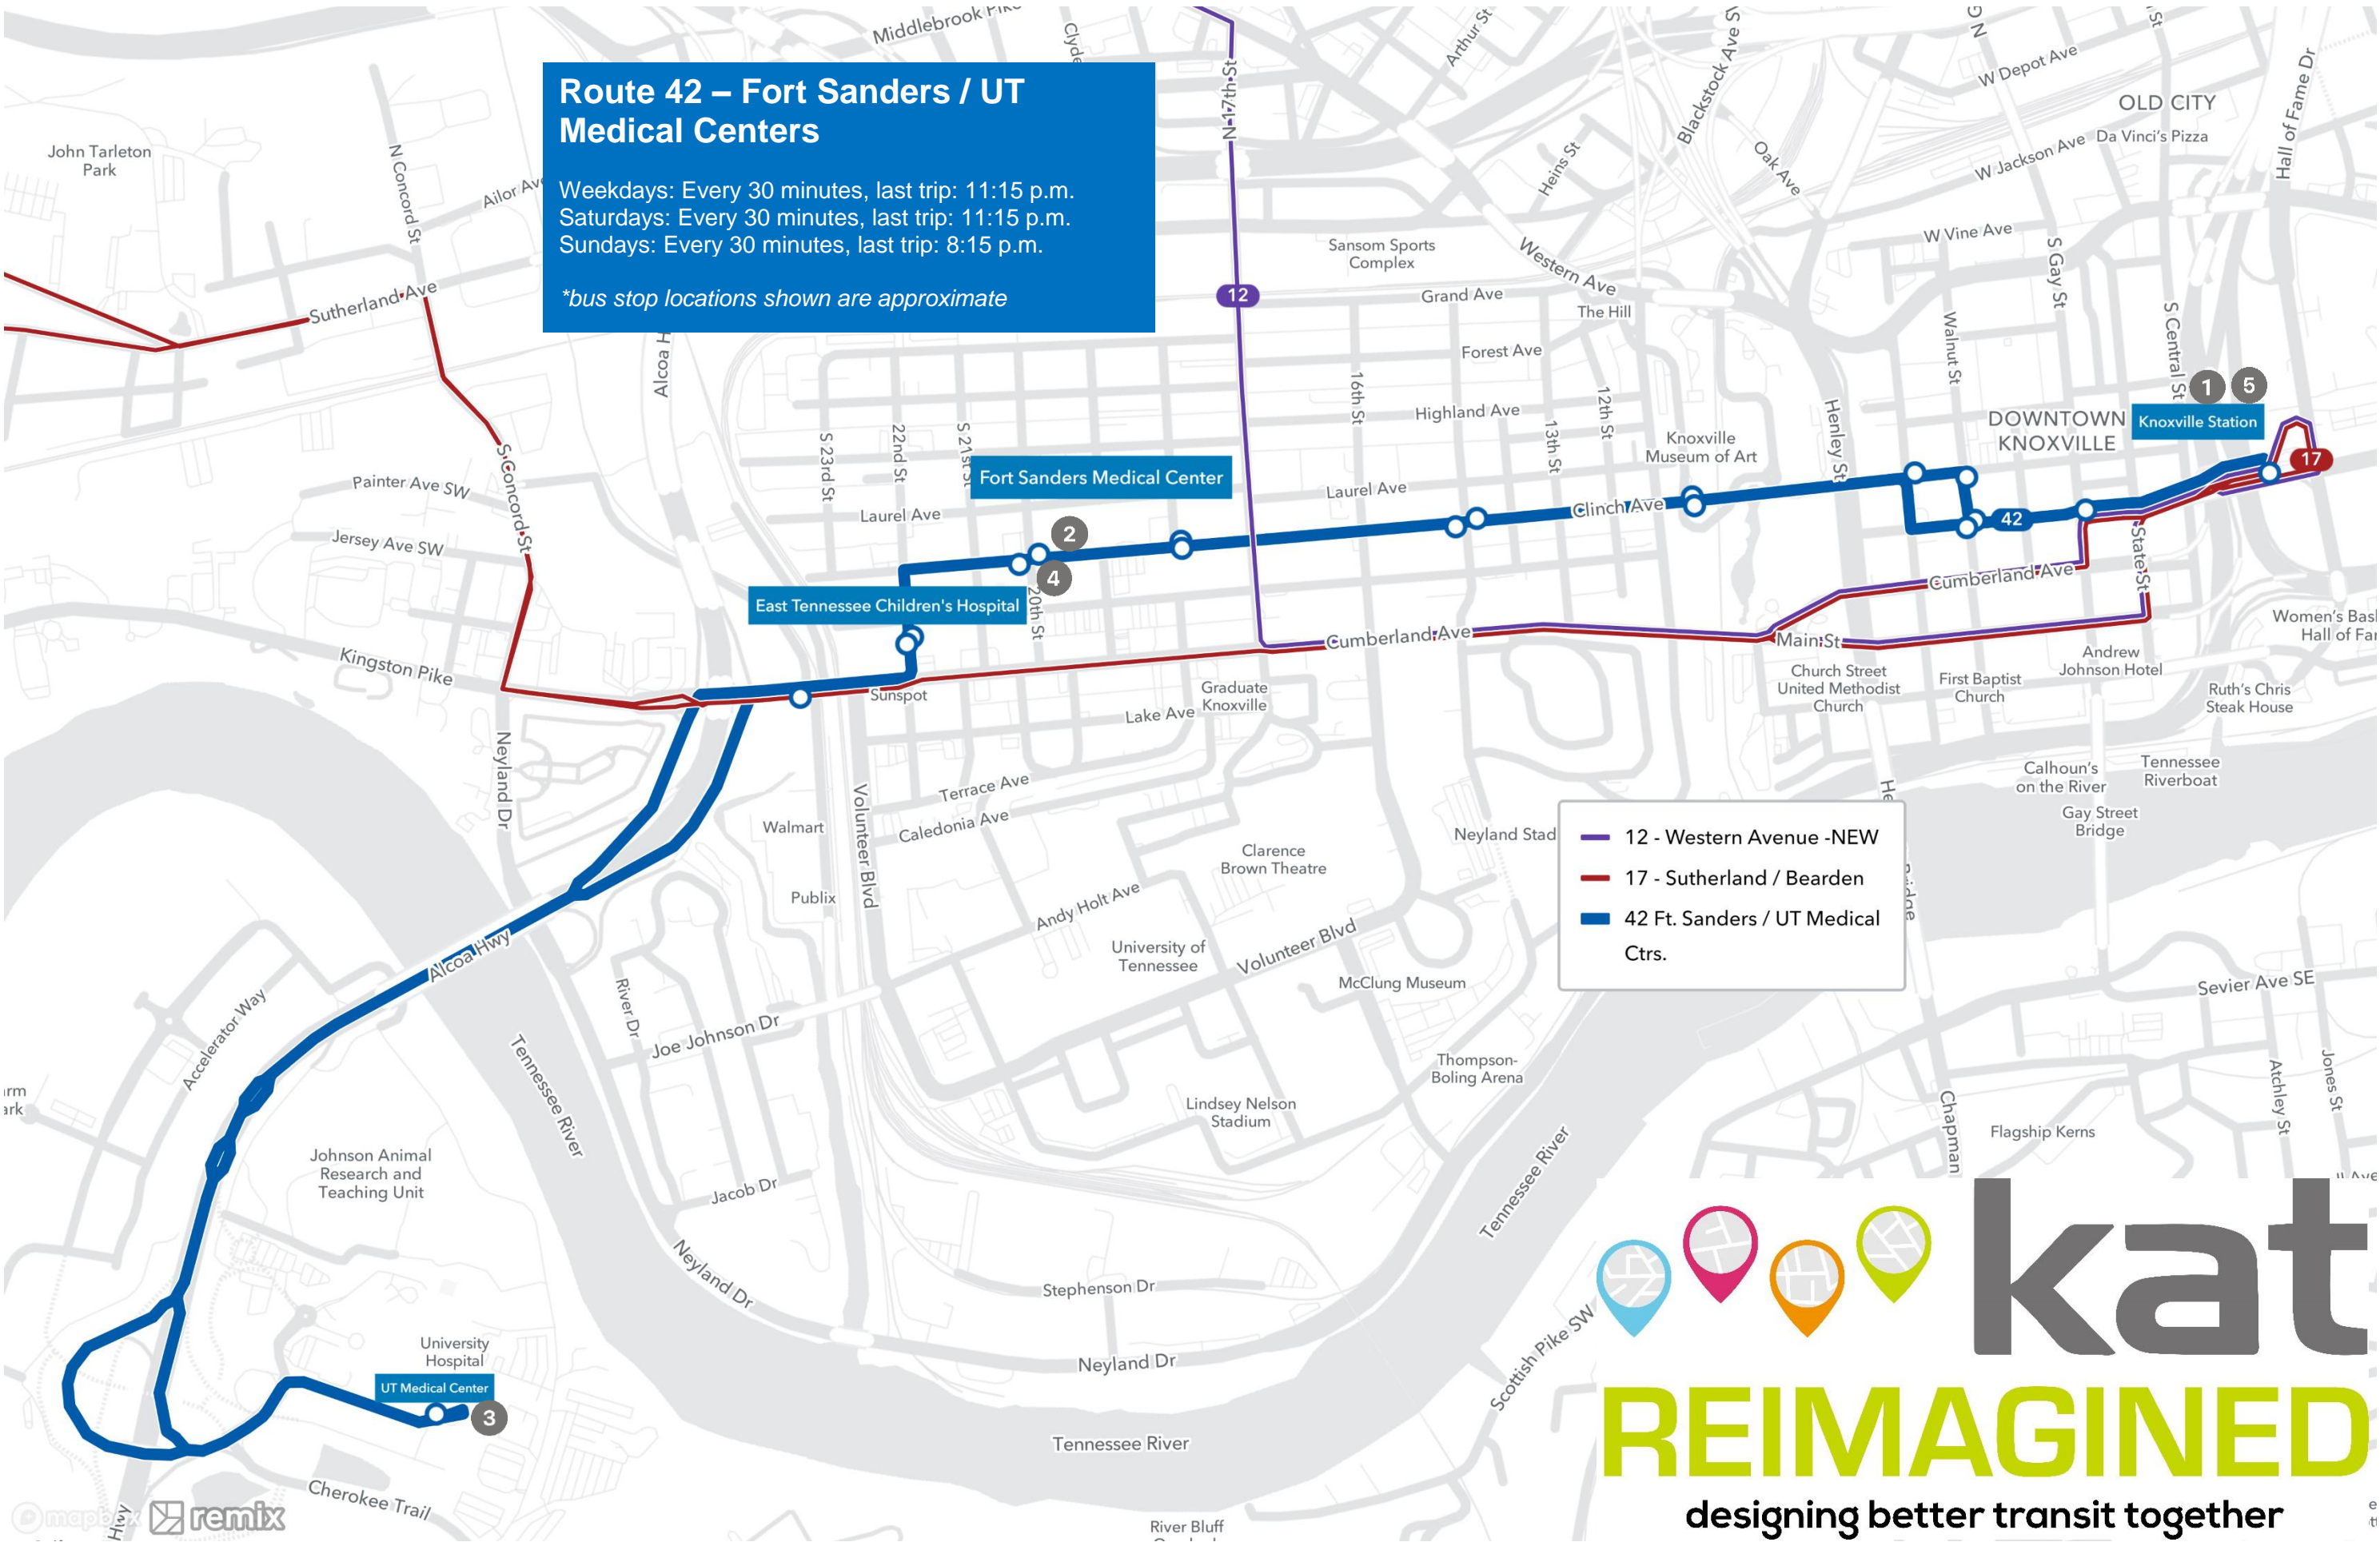

Route 42 – Fort Sanders / UT Medical Centers

Weekdays: Every 30 minutes, last trip: 11:15 p.m.
 Saturdays: Every 30 minutes, last trip: 11:15 p.m.
 Sundays: Every 30 minutes, last trip: 8:15 p.m.

**bus stop locations shown are approximate*