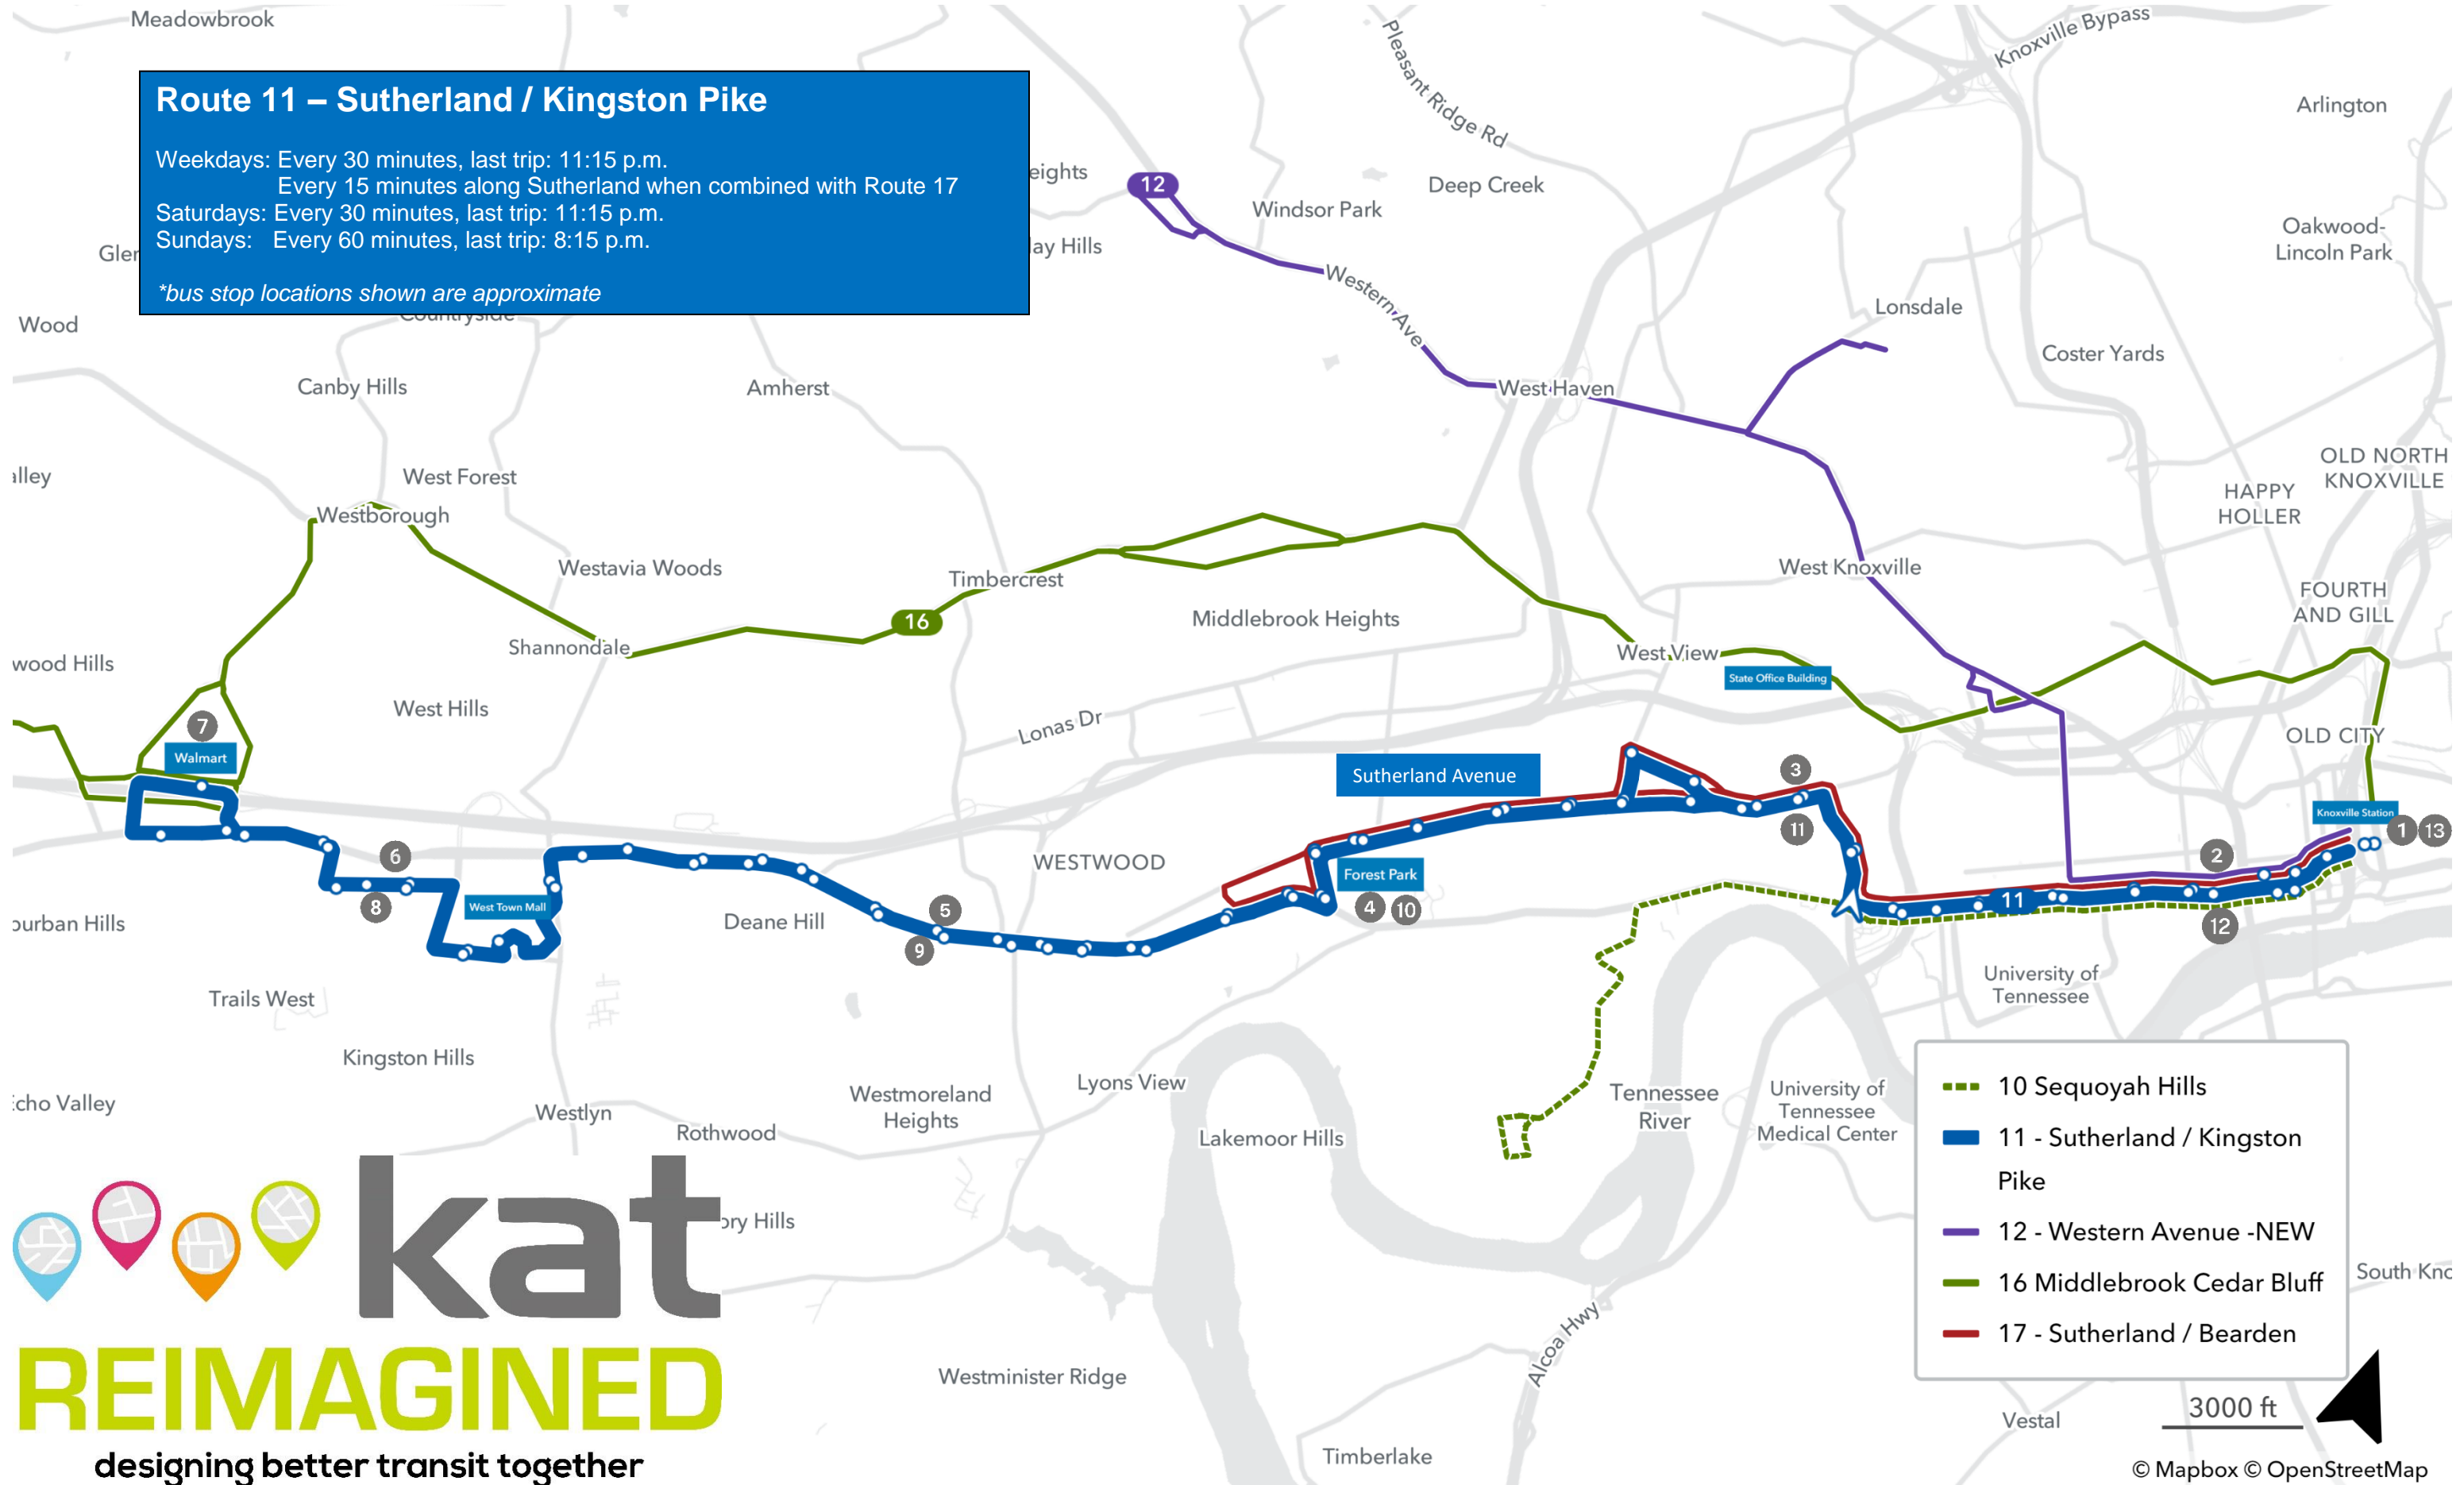

Route 11 – Sutherland / Kingston Pike

Weekdays: Every 30 minutes, last trip: 11:15 p.m.
Every 15 minutes along Sutherland when combined with Route 17

Saturdays: Every 30 minutes, last trip: 11:15 p.m.

Sundays: Every 60 minutes, last trip: 8:15 p.m.

*bus stop locations shown are approximate

- --- 10 Sequoyah Hills
- --- 11 - Sutherland / Kingston Pike
- --- 12 - Western Avenue -NEW
- --- 16 Middlebrook Cedar Bluff
- --- 17 - Sutherland / Bearden