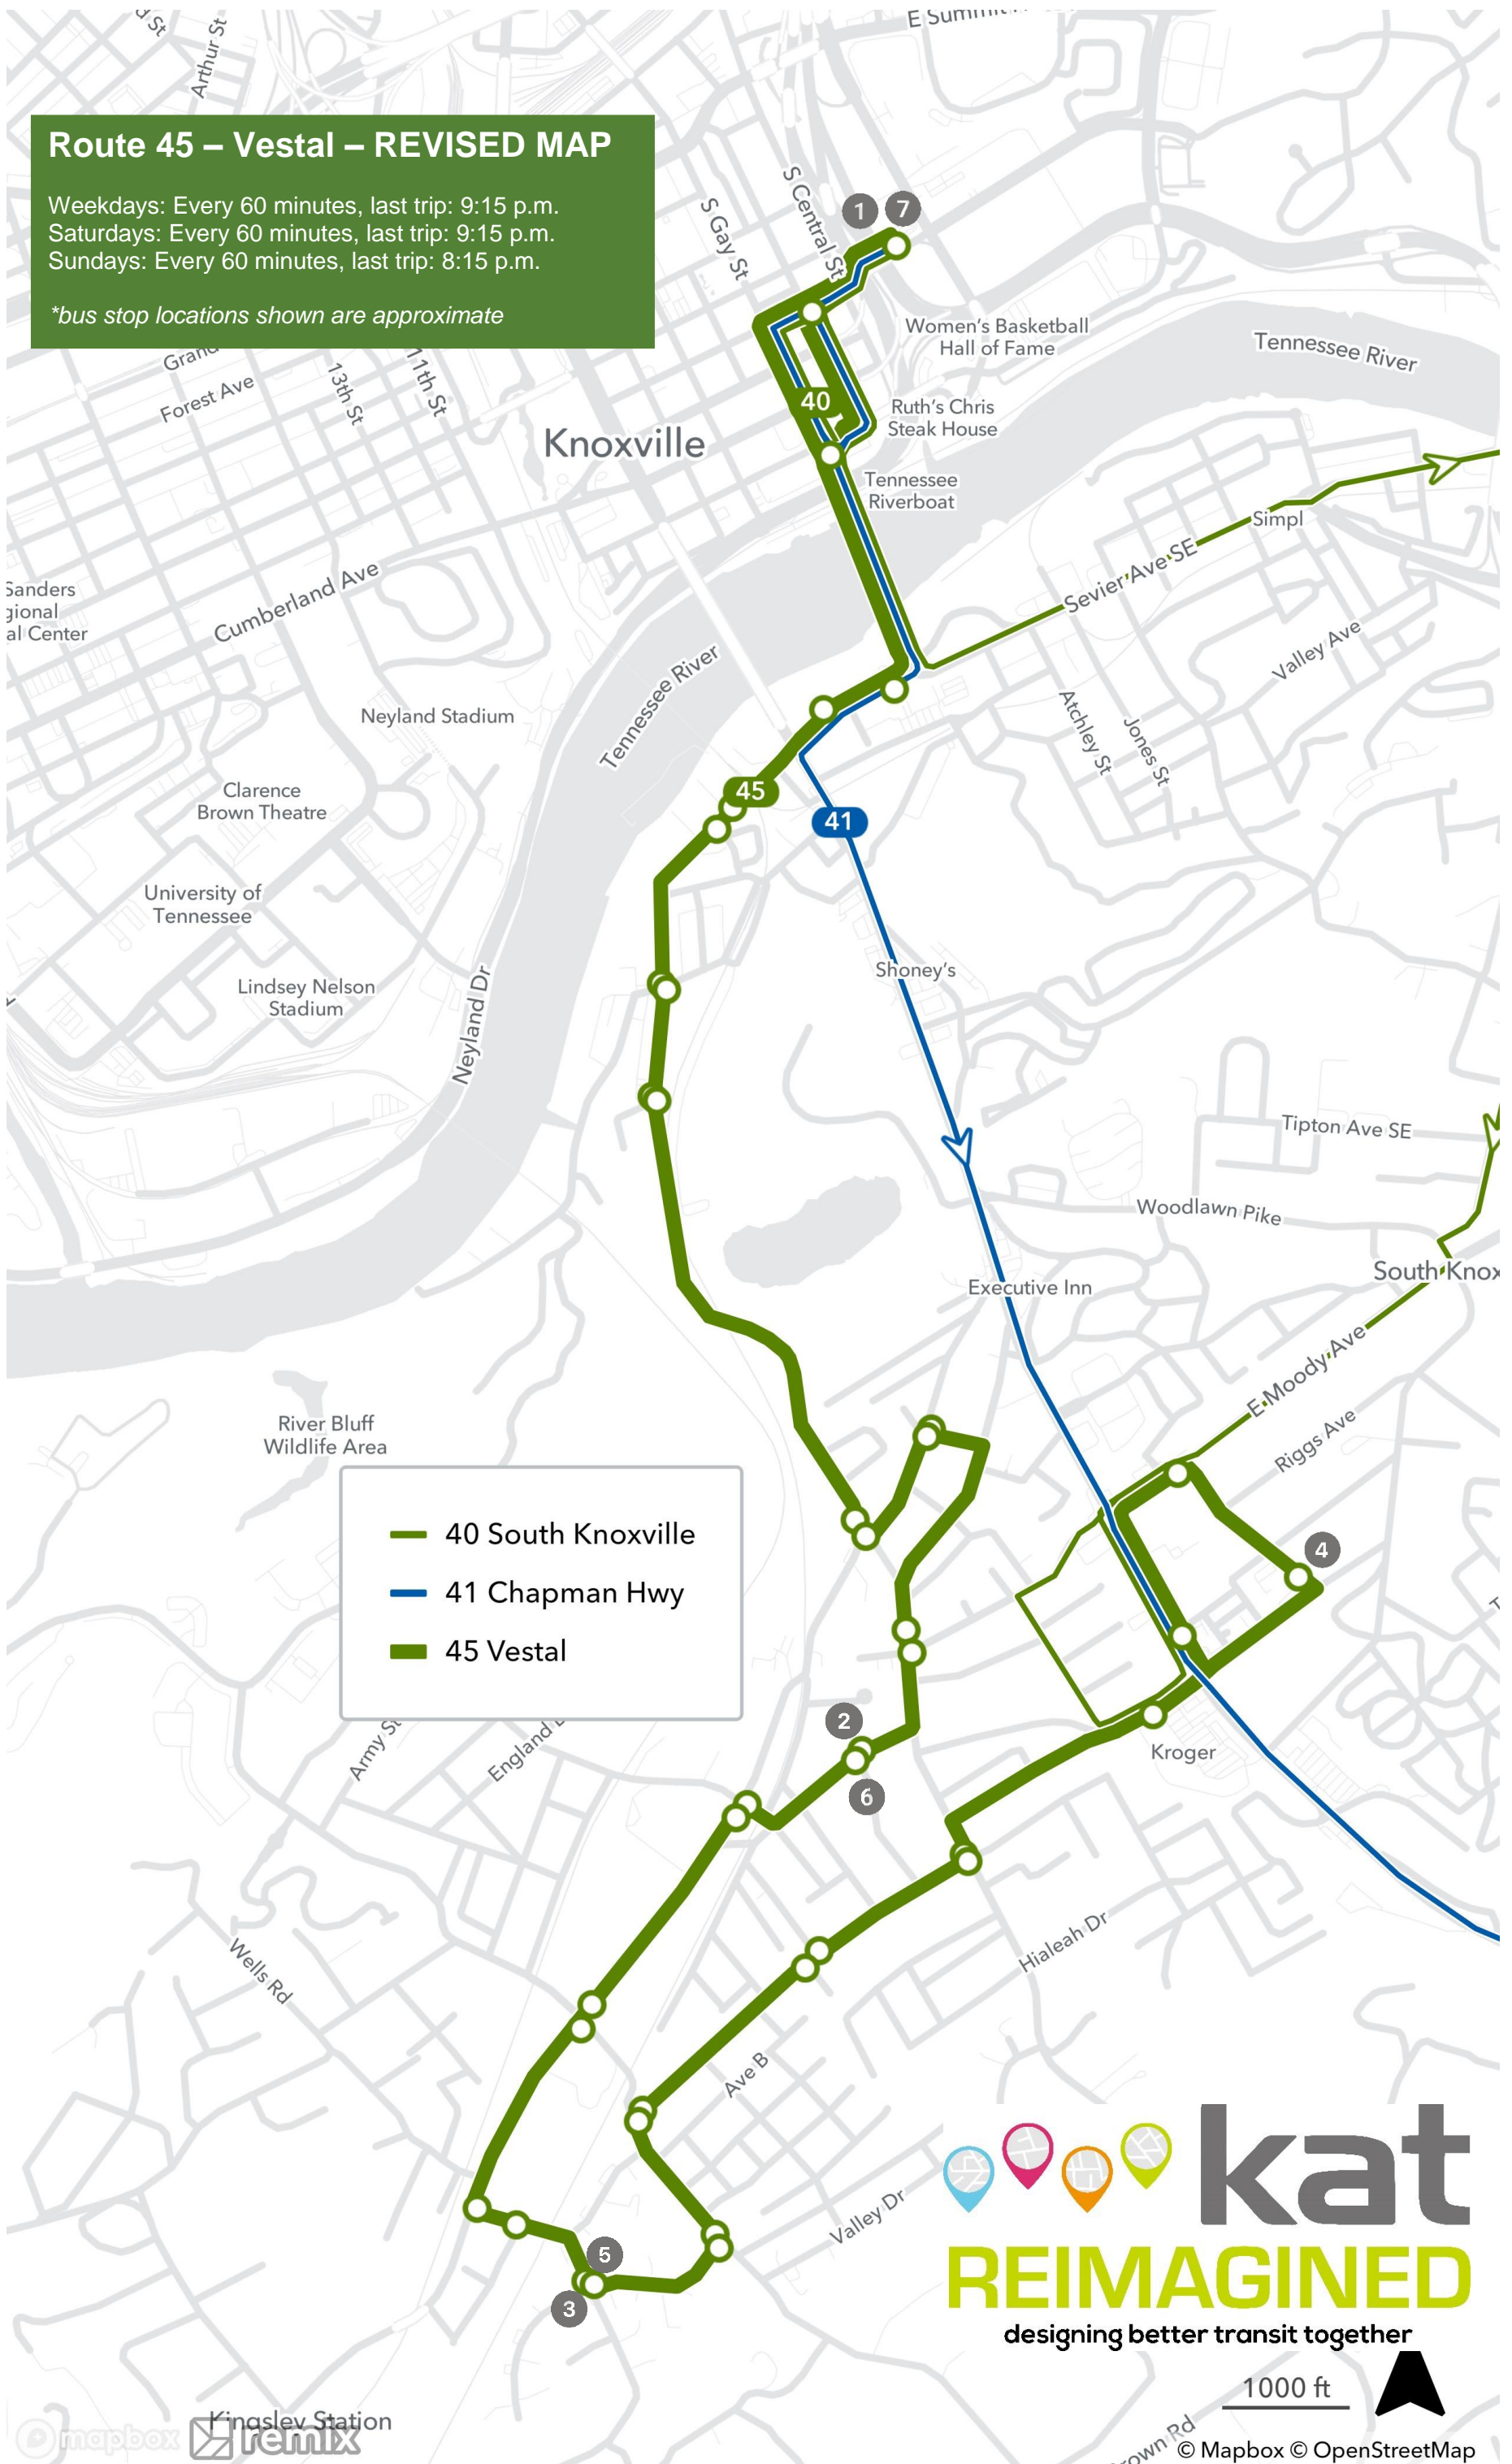

Route 45 – Vestal – REVISED MAP

Weekdays: Every 60 minutes, last trip: 9:15 p.m.
Saturdays: Every 60 minutes, last trip: 9:15 p.m.
Sundays: Every 60 minutes, last trip: 8:15 p.m.

*bus stop locations shown are approximate