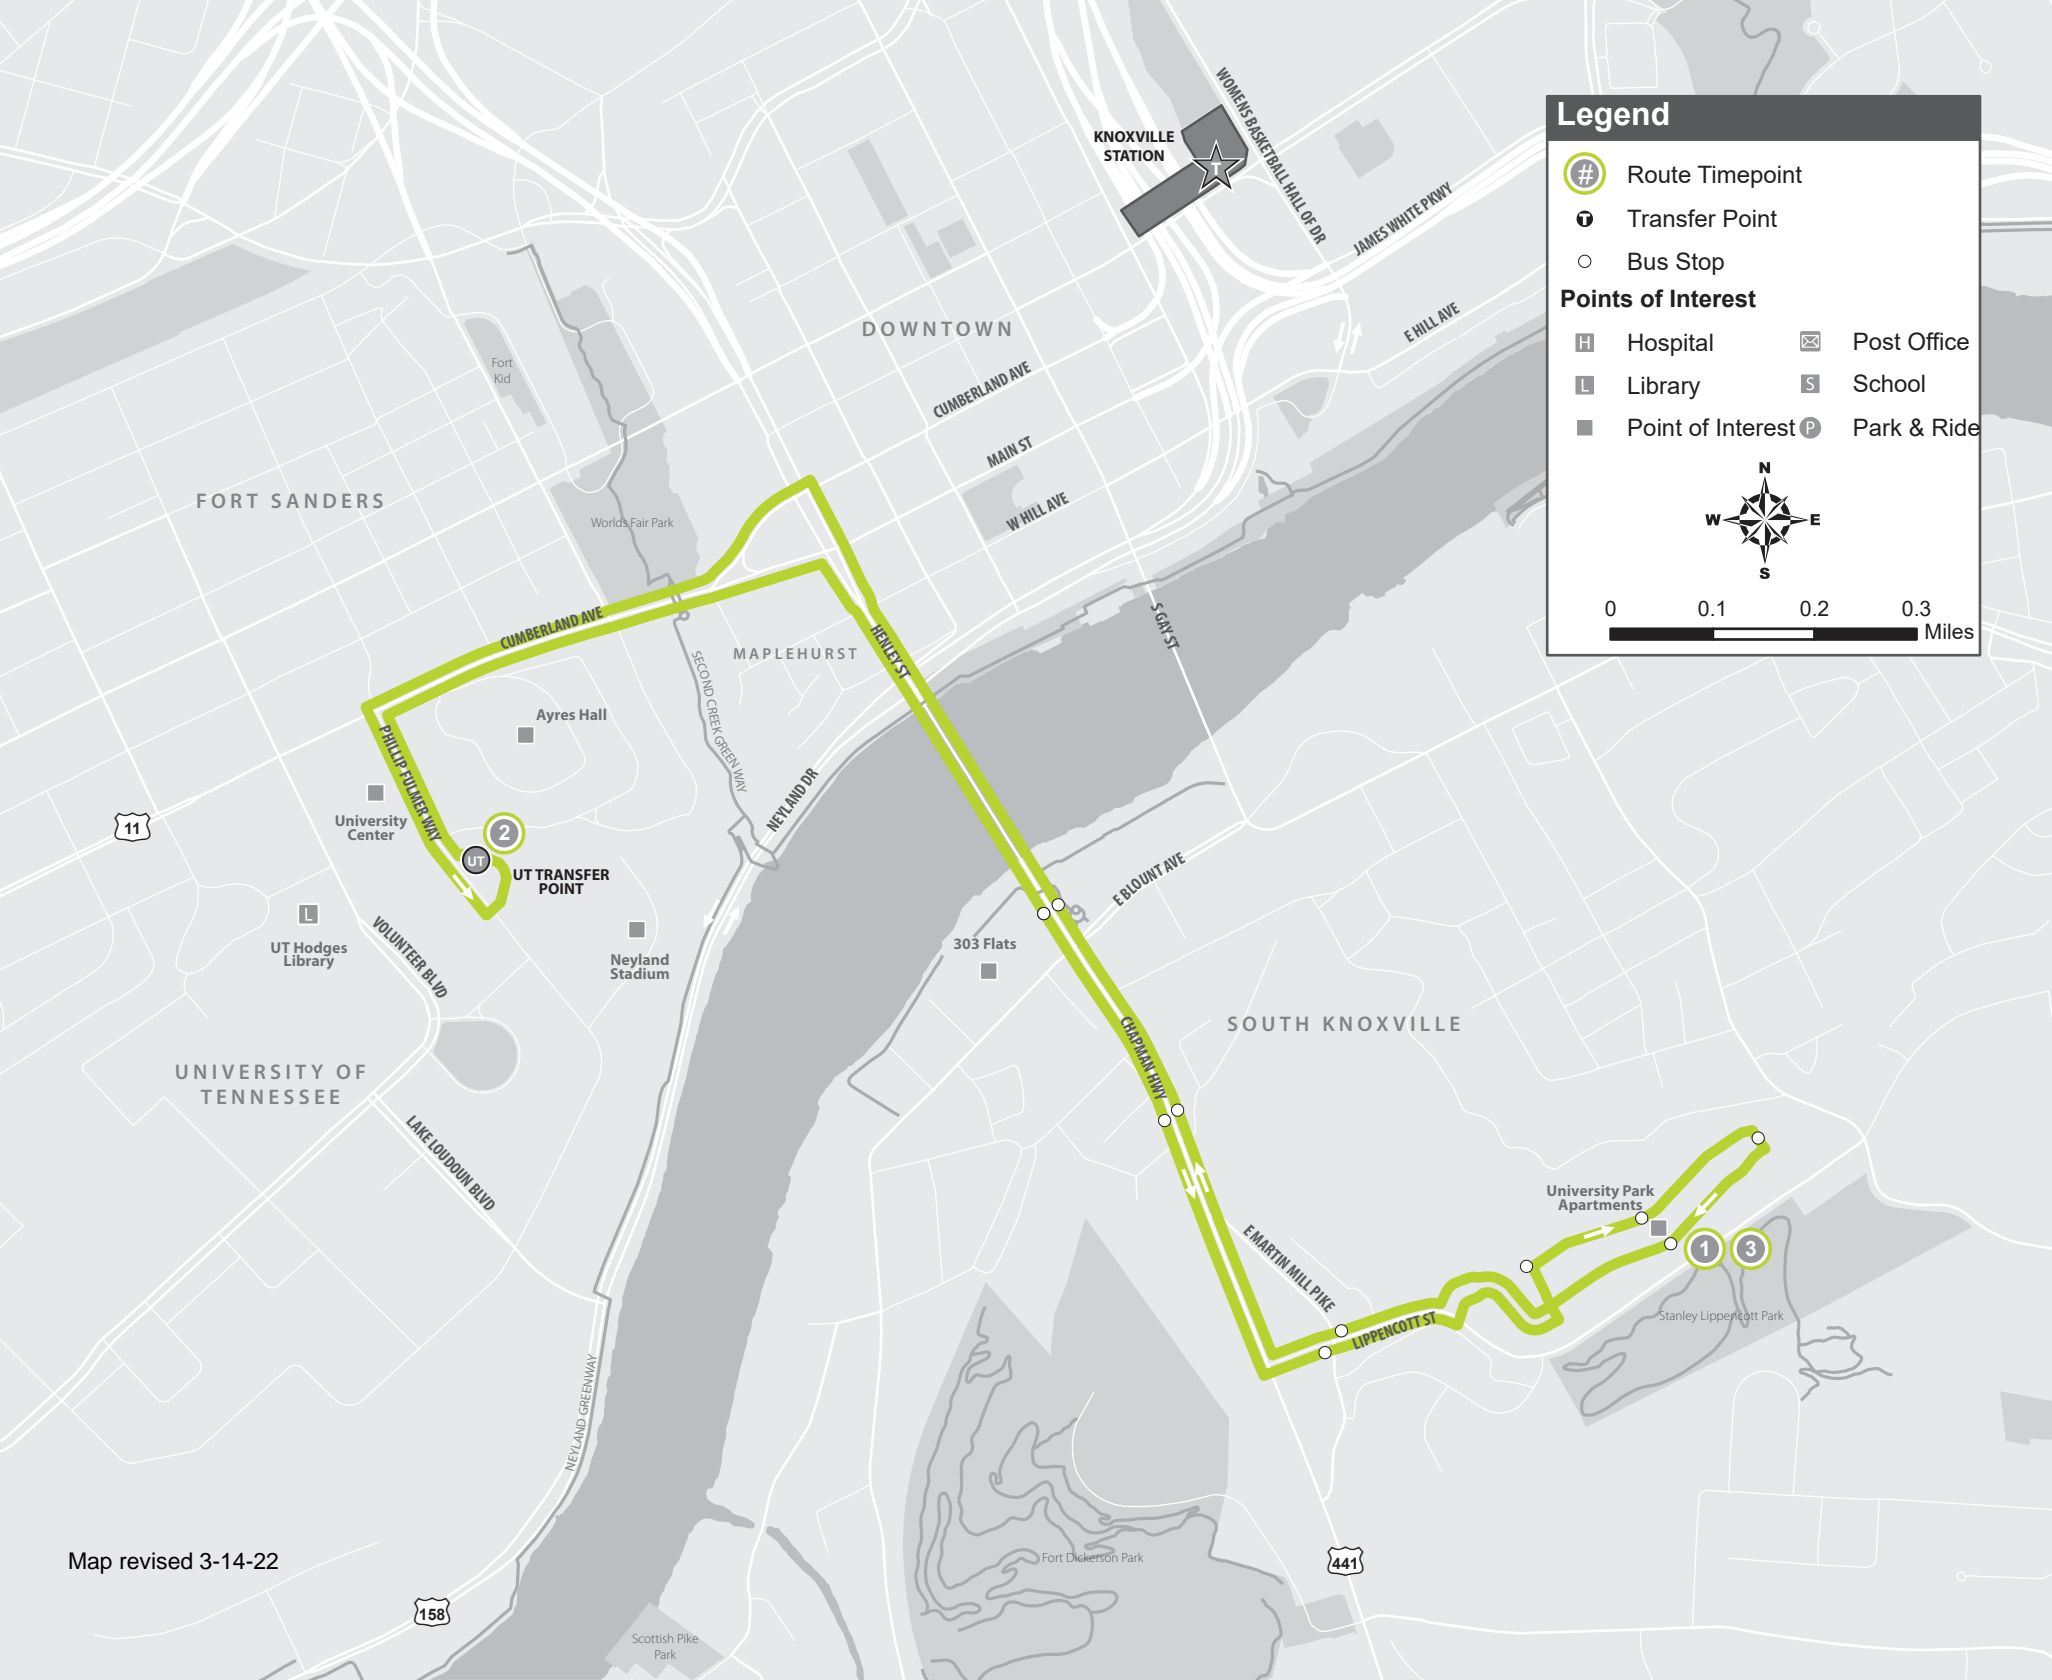

Legend

- # Route Timepoint
- T Transfer Point
- Bus Stop

Points of Interest

H Hospital	✉ Post Office
L Library	S School
■ Point of Interest	P Park & Ride

0   0.1   0.2   0.3

————— Miles

Map revised 3-14-22

158

441