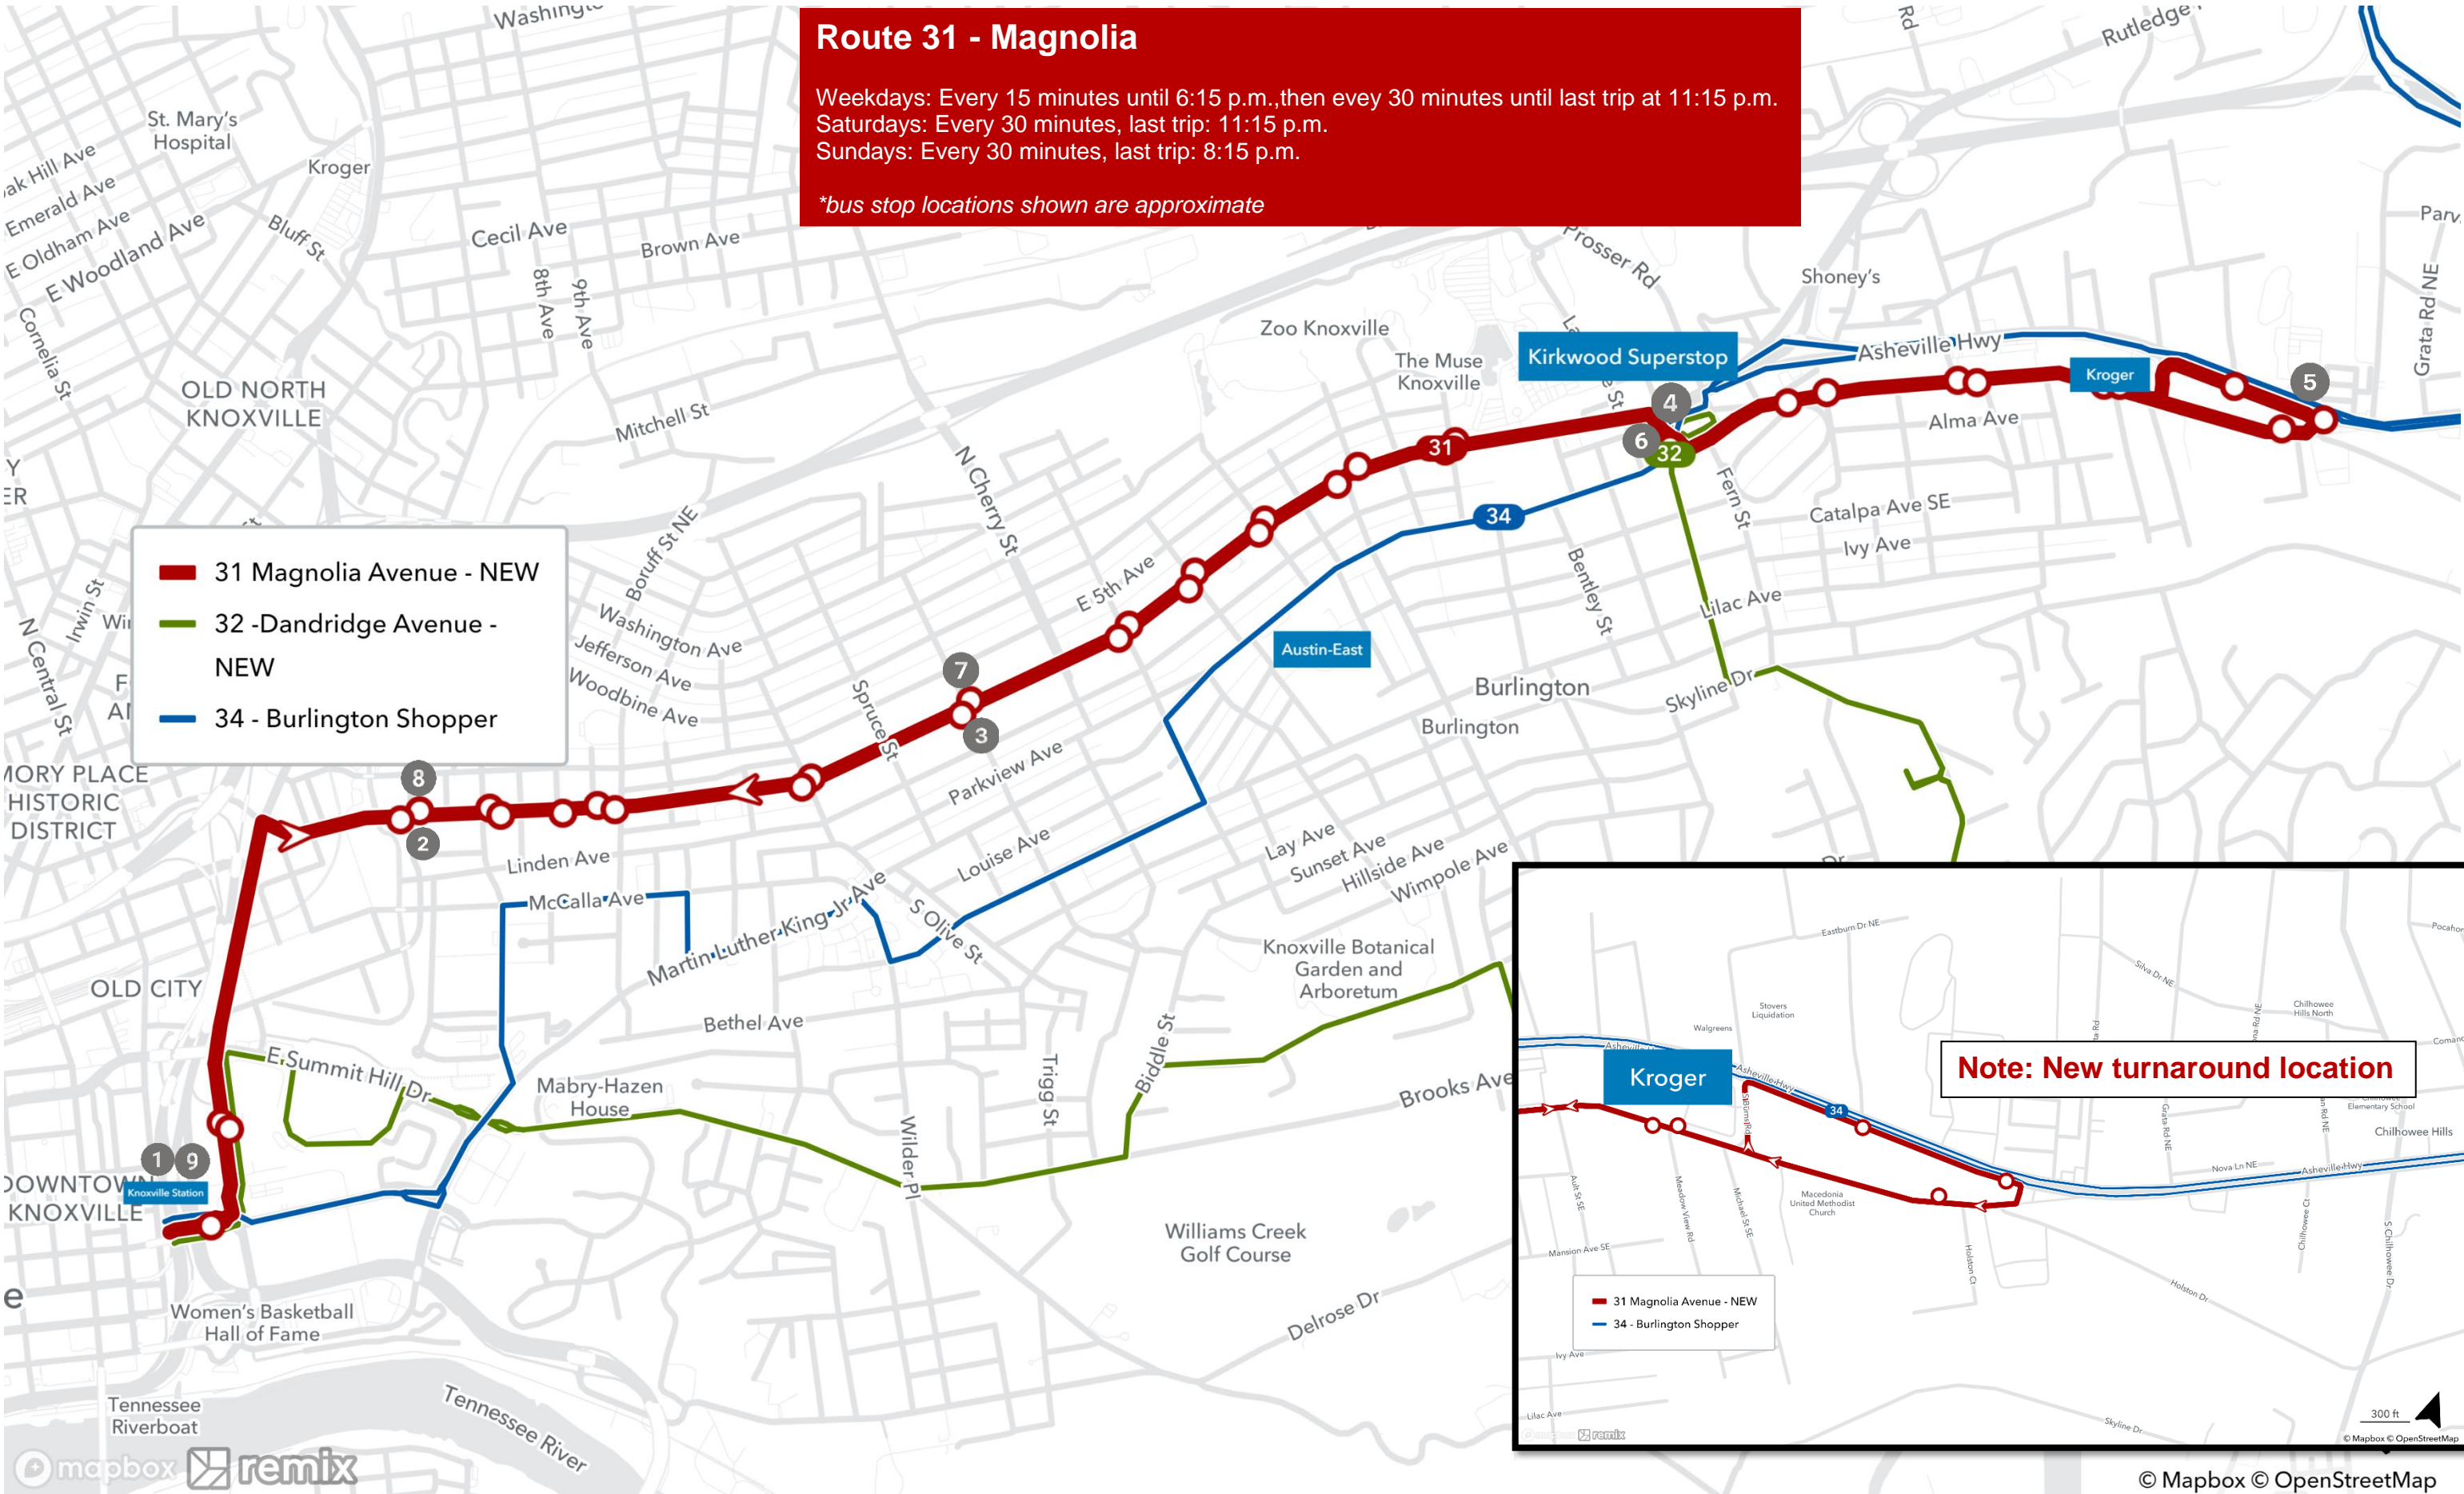

Route 31 - Magnolia

Weekdays: Every 15 minutes until 6:15 p.m., then every 30 minutes until last trip at 11:15 p.m.
Saturdays: Every 30 minutes, last trip: 11:15 p.m.
Sundays: Every 30 minutes, last trip: 8:15 p.m.

*bus stop locations shown are approximate

- 31 Magnolia Avenue - NEW
- 32 - Dandridge Avenue - NEW
- 34 - Burlington Shopper