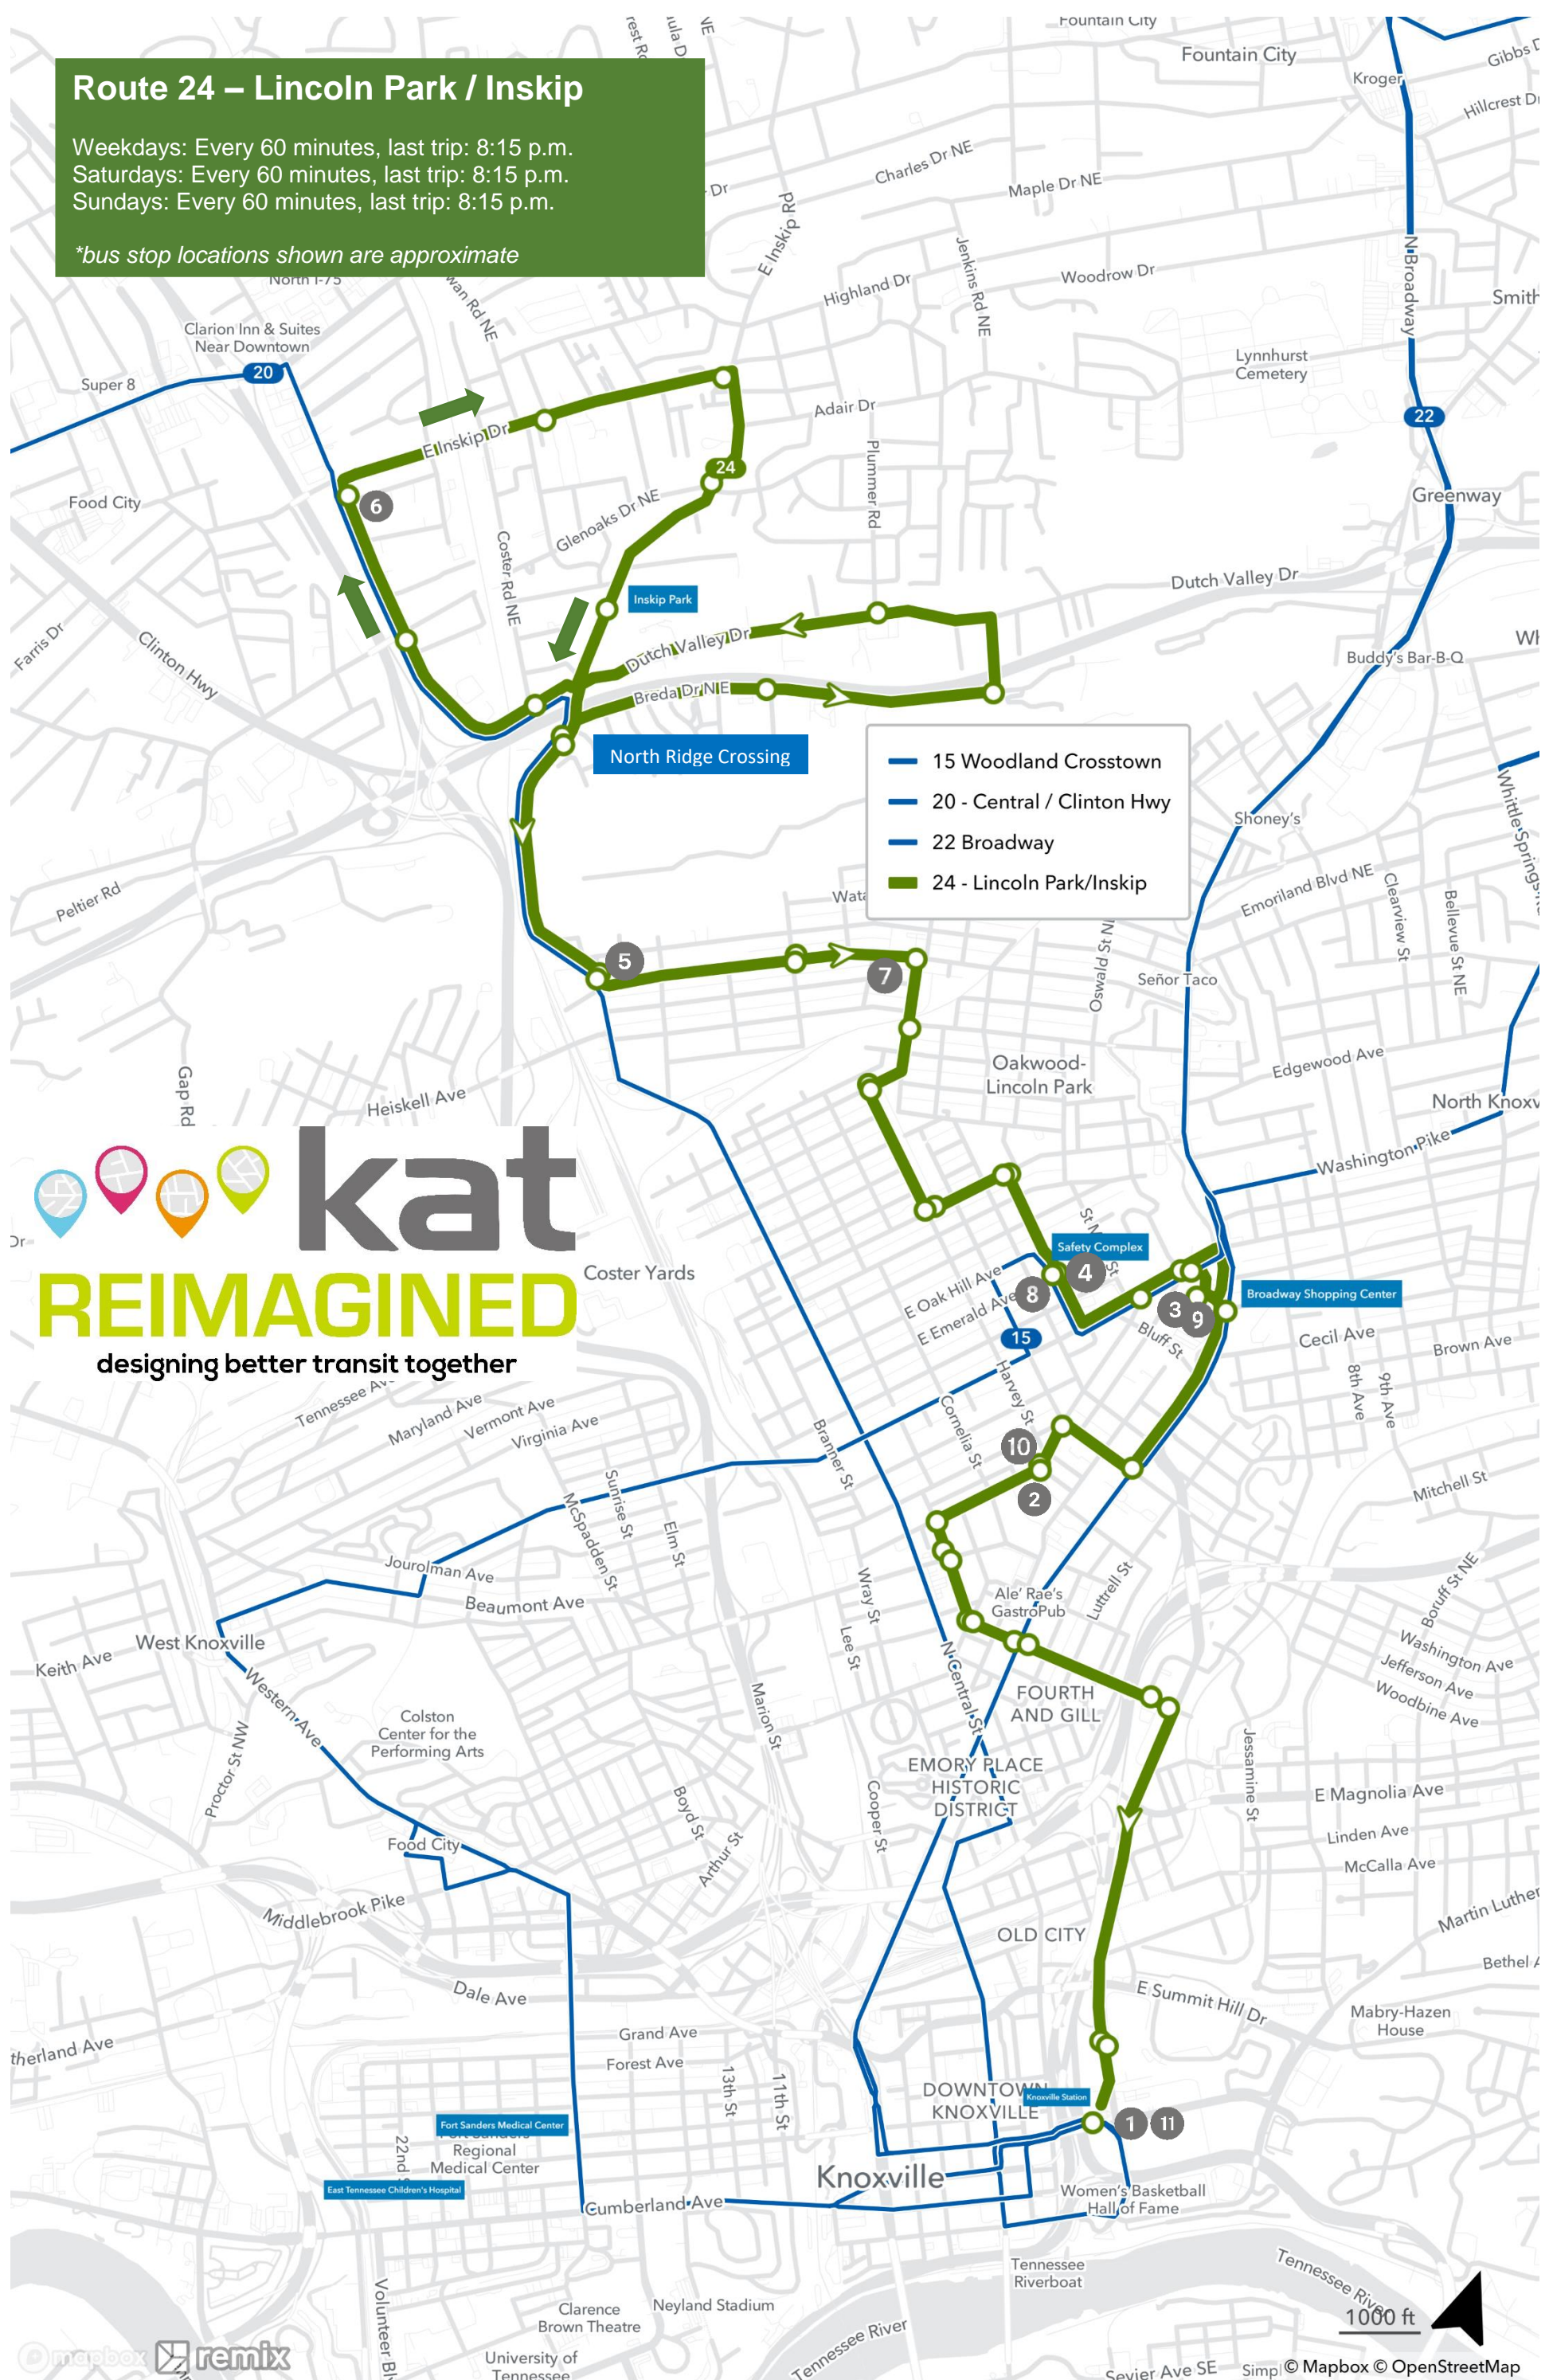

Route 24 – Lincoln Park / Inskip

Weekdays: Every 60 minutes, last trip: 8:15 p.m.
Saturdays: Every 60 minutes, last trip: 8:15 p.m.
Sundays: Every 60 minutes, last trip: 8:15 p.m.

*bus stop locations shown are approximate

- 15 Woodland Crosstown
- 20 - Central / Clinton Hwy
- 22 Broadway
- 24 - Lincoln Park/Inskip