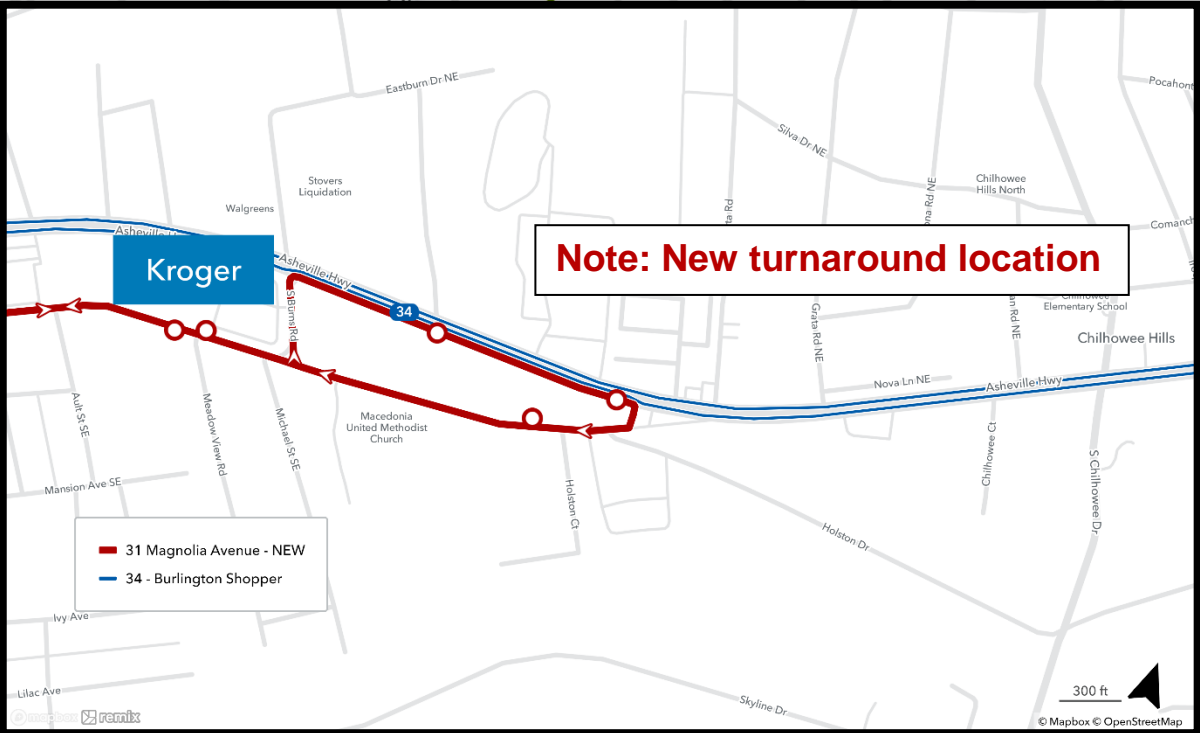

Route 31 - Magnolia

Weekdays: Every 15 minutes until 6:15 p.m., then every 30 minutes until last trip at 11:15 p.m.
Saturdays: Every 30 minutes, last trip: 11:15 p.m.
Sundays: Every 30 minutes, last trip: 8:15 p.m.

*bus stop locations shown are approximate

- 31 Magnolia Avenue - NEW
- 32 - Dandridge Avenue - NEW
- 34 - Burlington Shopper