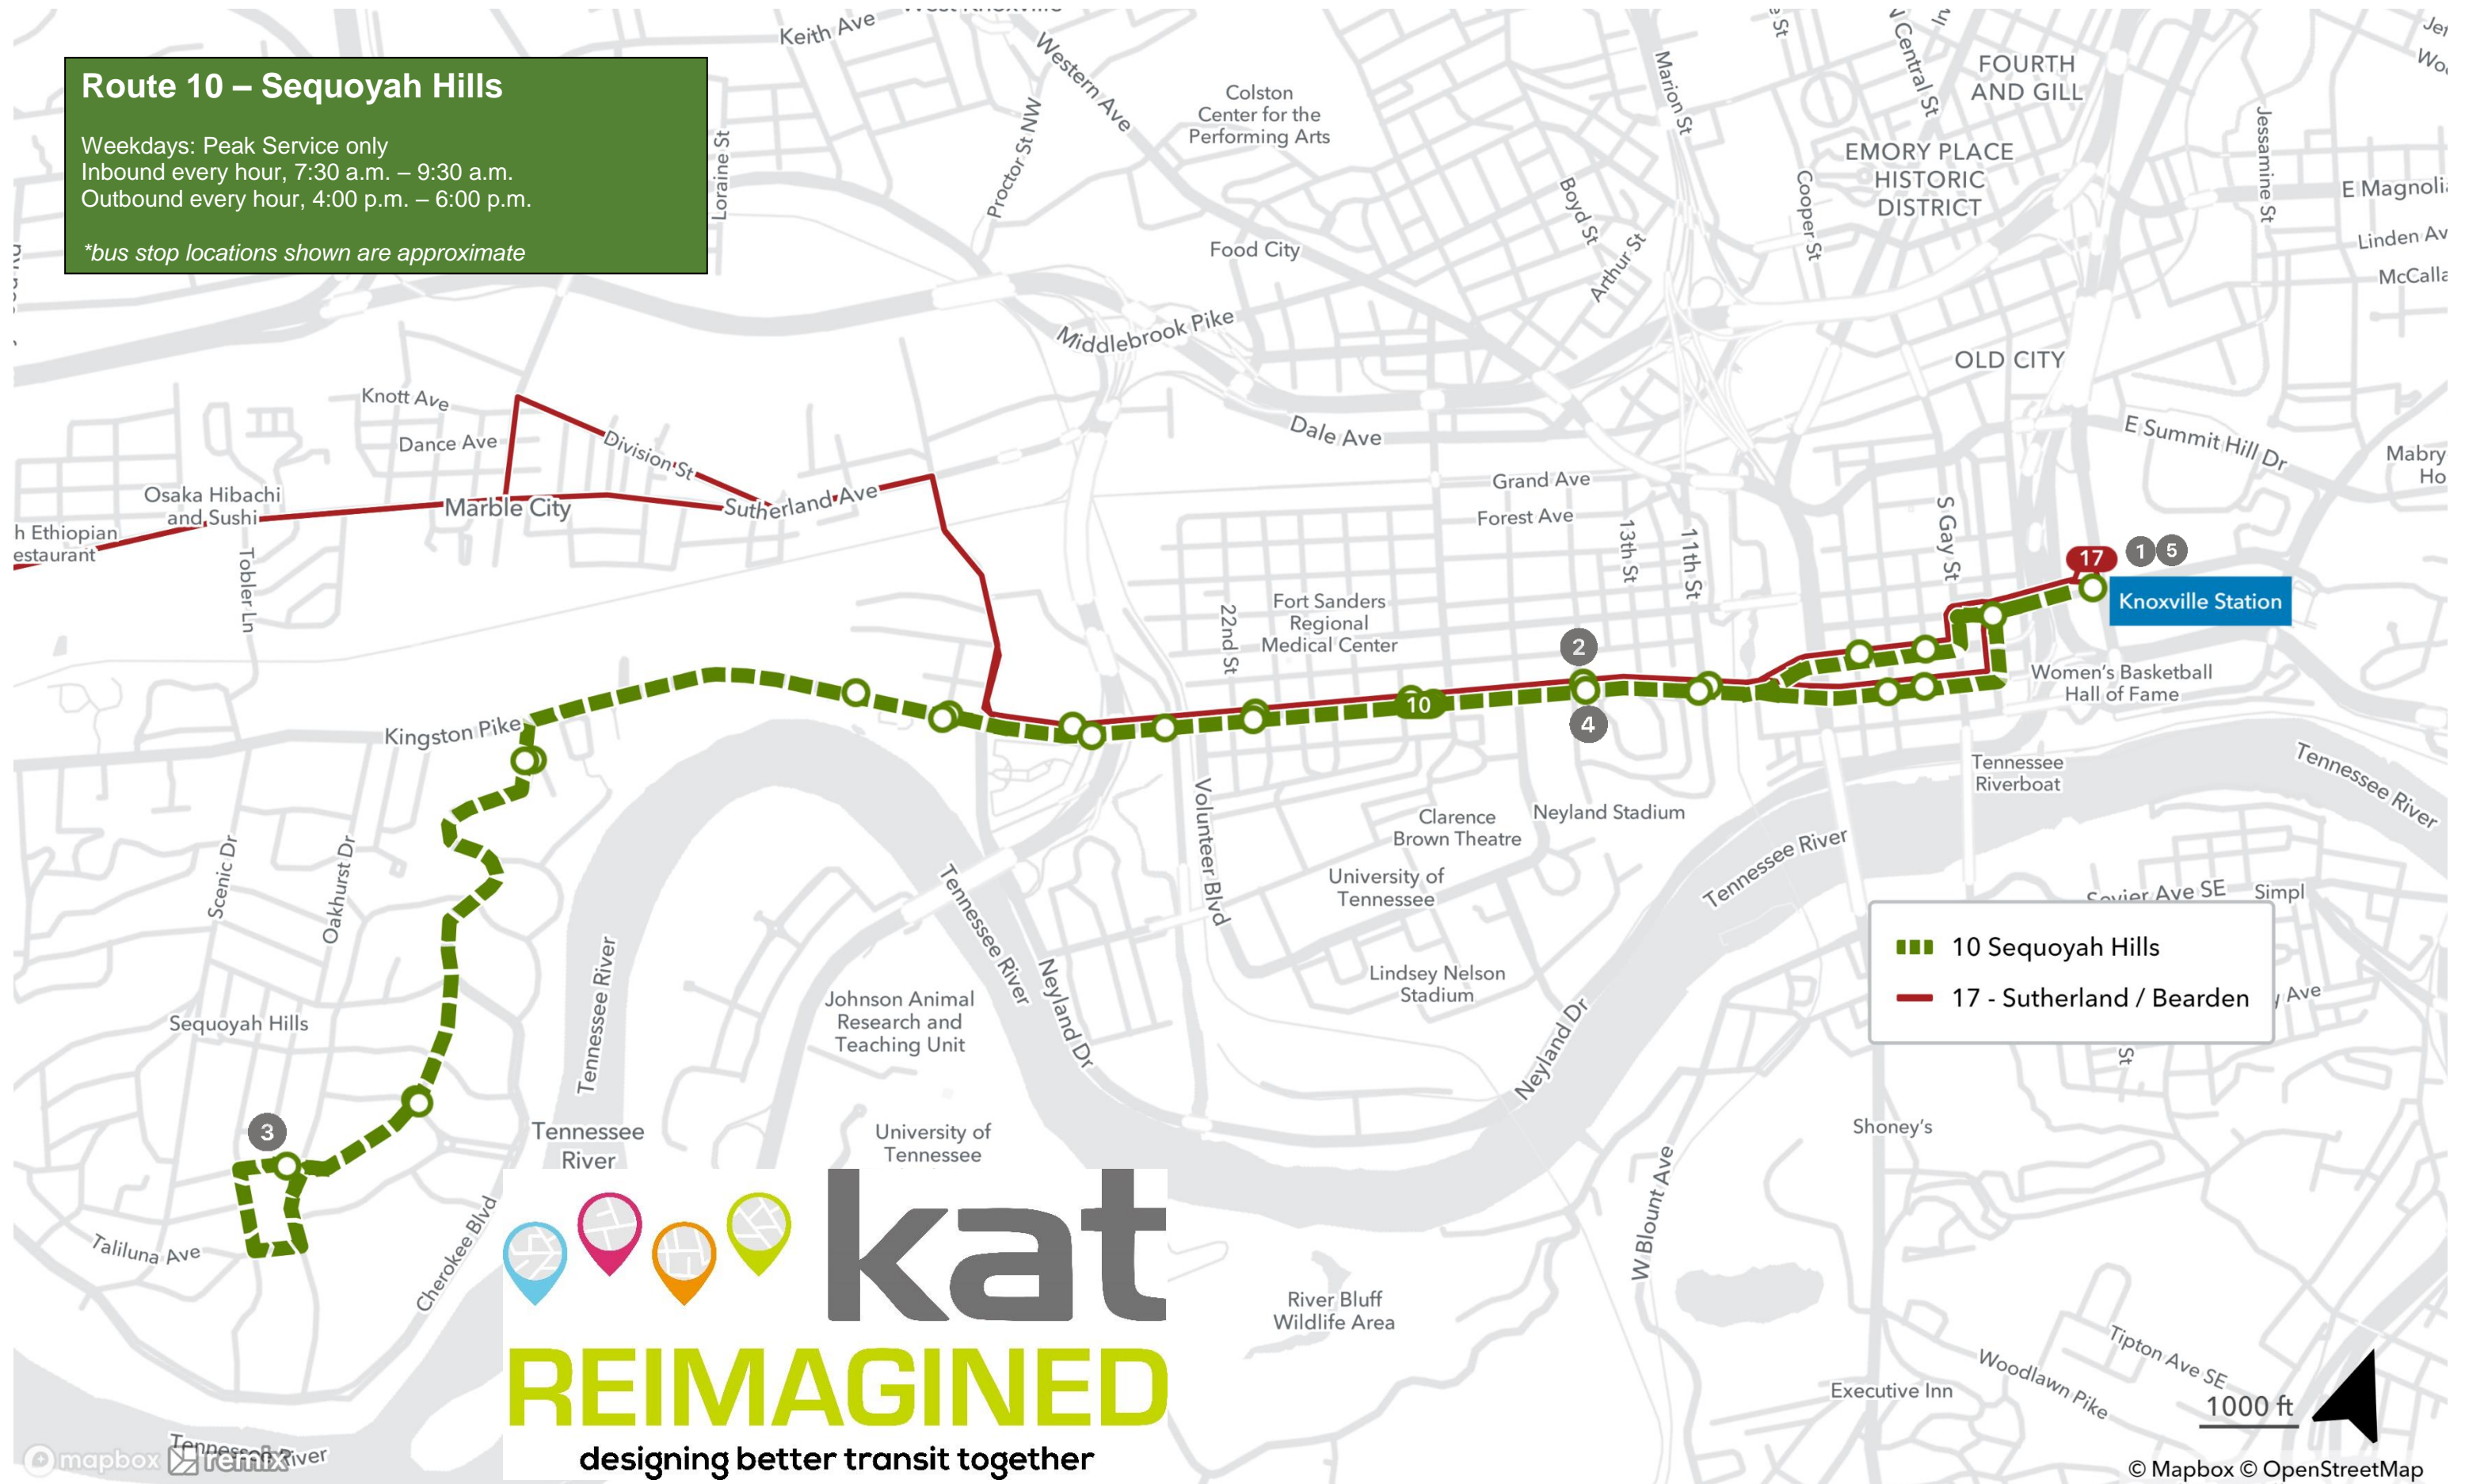

Route 10 – Sequoyah Hills

Weekdays: Peak Service only
Inbound every hour, 7:30 a.m. – 9:30 a.m.
Outbound every hour, 4:00 p.m. – 6:00 p.m.

*bus stop locations shown are approximate

kat
REIMAGINED
designing better transit together