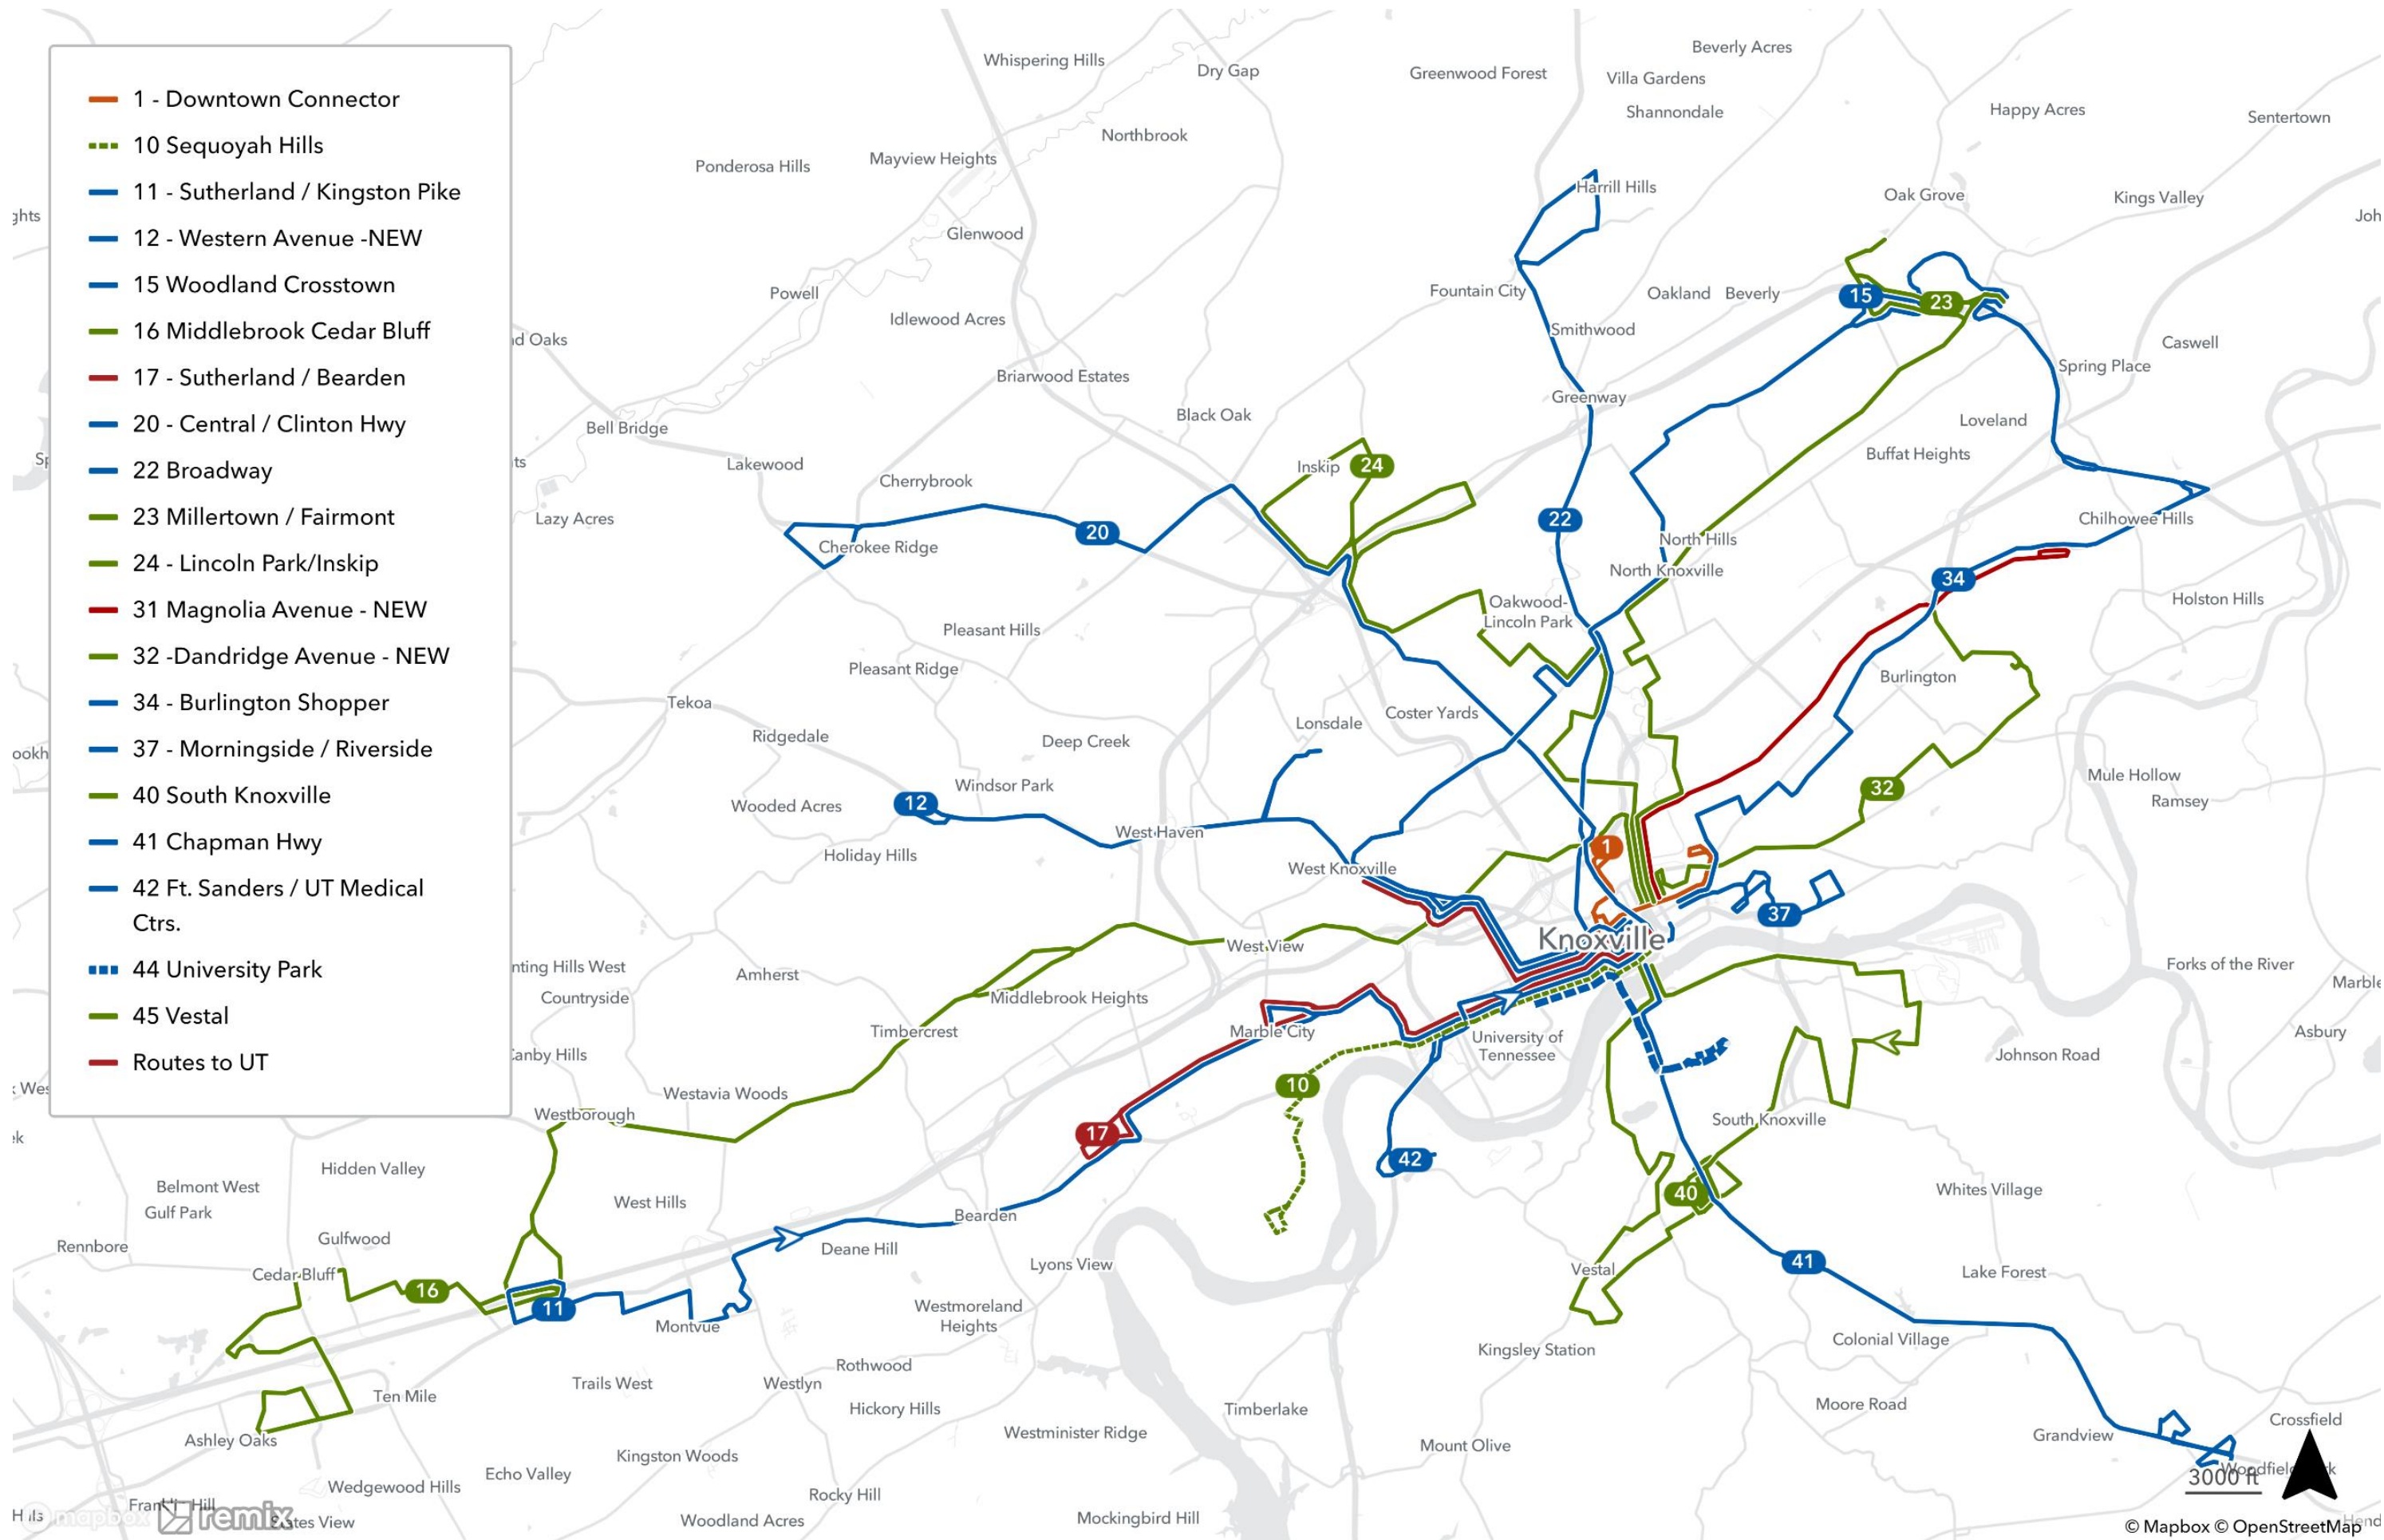

Additional items to note with the plan:

1. The Lift service area will remain the same.
2. The Route 1 – Downtown Connector will operate on regular fares

The following 20 routes are included in the KAT Reimagined Network, and each route and timetable are enclosed in this packet. *Routes that are in red on maps indicate a higher frequency during weekdays (15 minutes), routes that are blue indicate 30-minute service, and green routes indicate 60-minute service.*

- Route 1 – Downtown Connector
- Route 10 – Sequoyah Hills
- Route 11 – Sutherland / Kingston Pike
- Route 12 – Western Avenue – NEW ROUTING to Walmart Marketplace
- Route 15 – Woodland Crosstown
- Route 16 – Middlebrook / Cedar Bluff
- Route 17 – Sutherland / Bearden
- Route 20 – Central / Clinton Hwy
- Route 22 – Broadway
- Route 23 – Millertown
- Route 24 – Lincoln Park / Inskip
- Route 31 – Magnolia Ave.
- Route 32 – Dandridge Avenue – NEW ROUTING
- Route 34 – Burlington Shopper
- Route 37 – Morningside / Riverside
- Route 40 – South Knoxville
- Route 41 – Chapman Highway
- Route 42 – Fort Sanders / UT Medical Centers
- Route 44 – University Park Apartments
- Route 45 – Vestal

This new network will go into effect, replacing the current network, on Monday, August 26, 2024.

- 1 - Downtown Connector
- 10 Sequoyah Hills
- 11 - Sutherland / Kingston Pike
- 12 - Western Avenue -NEW
- 15 Woodland Crosstown
- 16 Middlebrook Cedar Bluff
- 17 - Sutherland / Bearden
- 20 - Central / Clinton Hwy
- 22 Broadway
- 23 Millertown / Fairmont
- 24 - Lincoln Park/Inskip
- 31 Magnolia Avenue - NEW
- 32 -Dandridge Avenue - NEW
- 34 - Burlington Shopper
- 37 - Morningside / Riverside
- 40 South Knoxville
- 41 Chapman Hwy
- 42 Ft. Sanders / UT Medical Ctrs.
- 44 University Park
- 45 Vestal
- Routes to UT