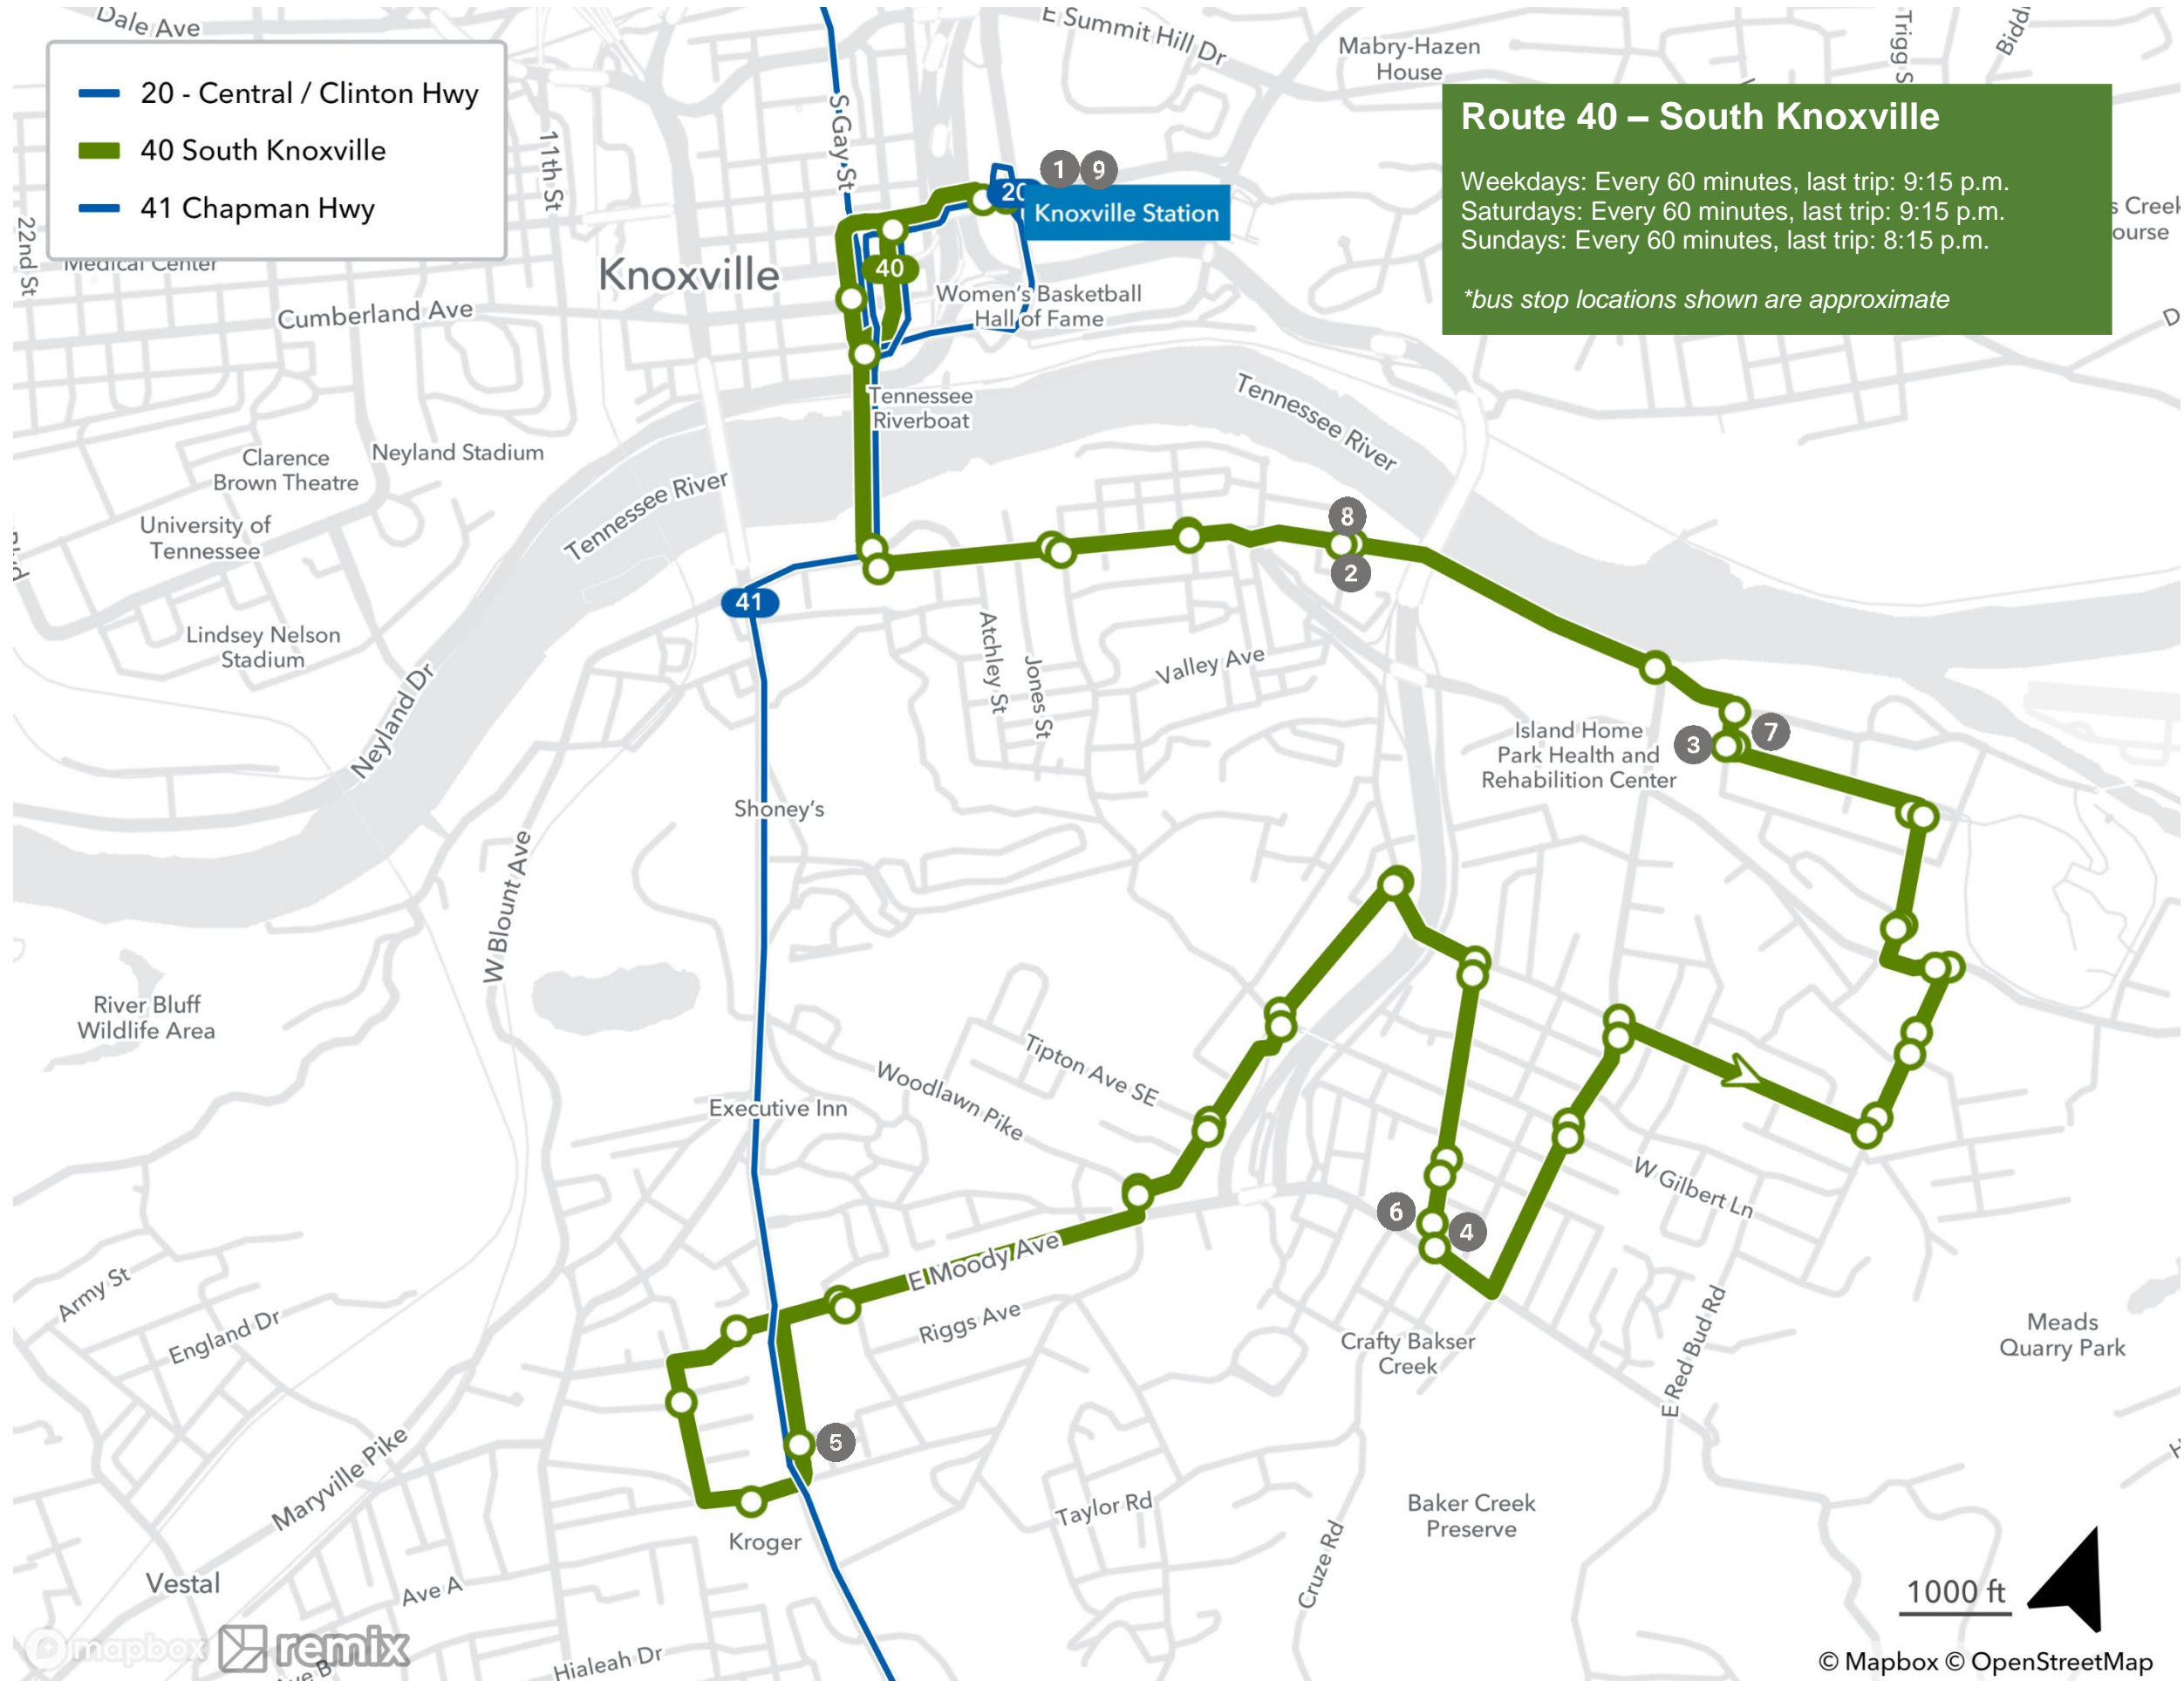

- 20 - Central / Clinton Hwy
- 40 South Knoxville
- 41 Chapman Hwy

Route 40 – South Knoxville

Weekdays: Every 60 minutes, last trip: 9:15 p.m.
Saturdays: Every 60 minutes, last trip: 9:15 p.m.
Sundays: Every 60 minutes, last trip: 8:15 p.m.

*bus stop locations shown are approximate

1000 ft