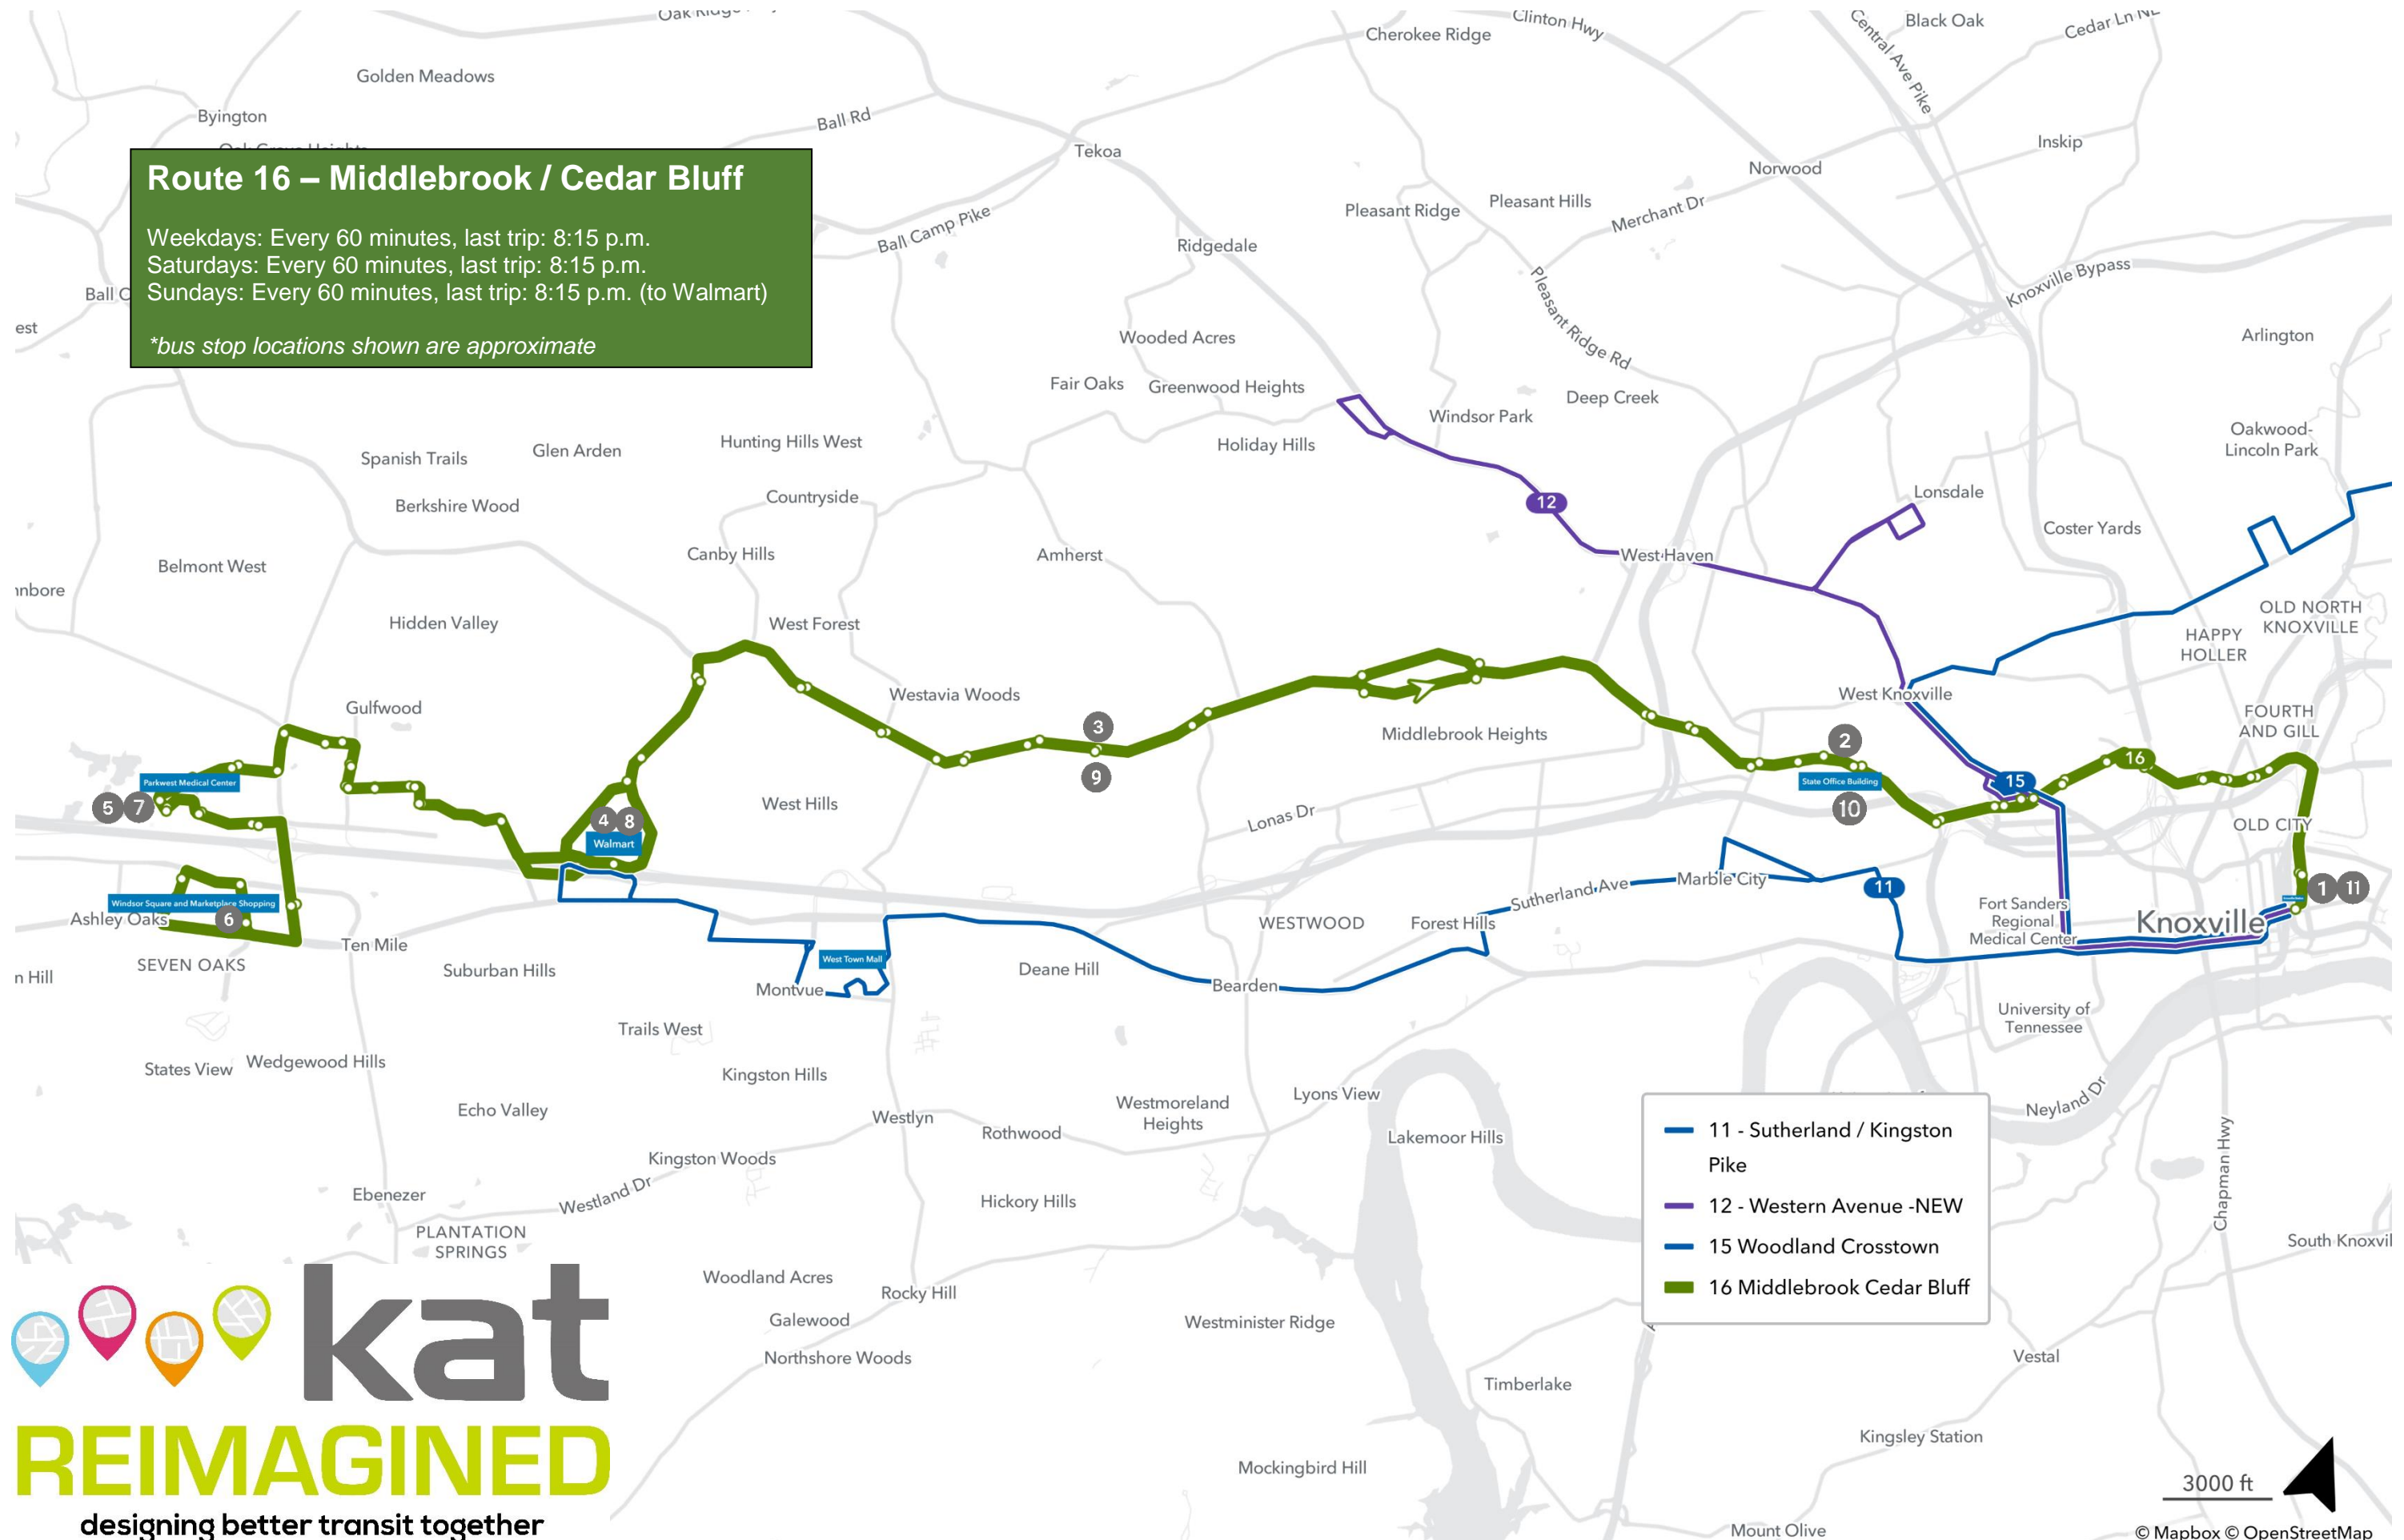

Route 16 – Middlebrook / Cedar Bluff

Weekdays: Every 60 minutes, last trip: 8:15 p.m.
Saturdays: Every 60 minutes, last trip: 8:15 p.m.
Sundays: Every 60 minutes, last trip: 8:15 p.m. (to Walmart)

*bus stop locations shown are approximate

- 11 - Sutherland / Kingston Pike
- 12 - Western Avenue -NEW
- 15 Woodland Crosstown
- 16 Middlebrook Cedar Bluff