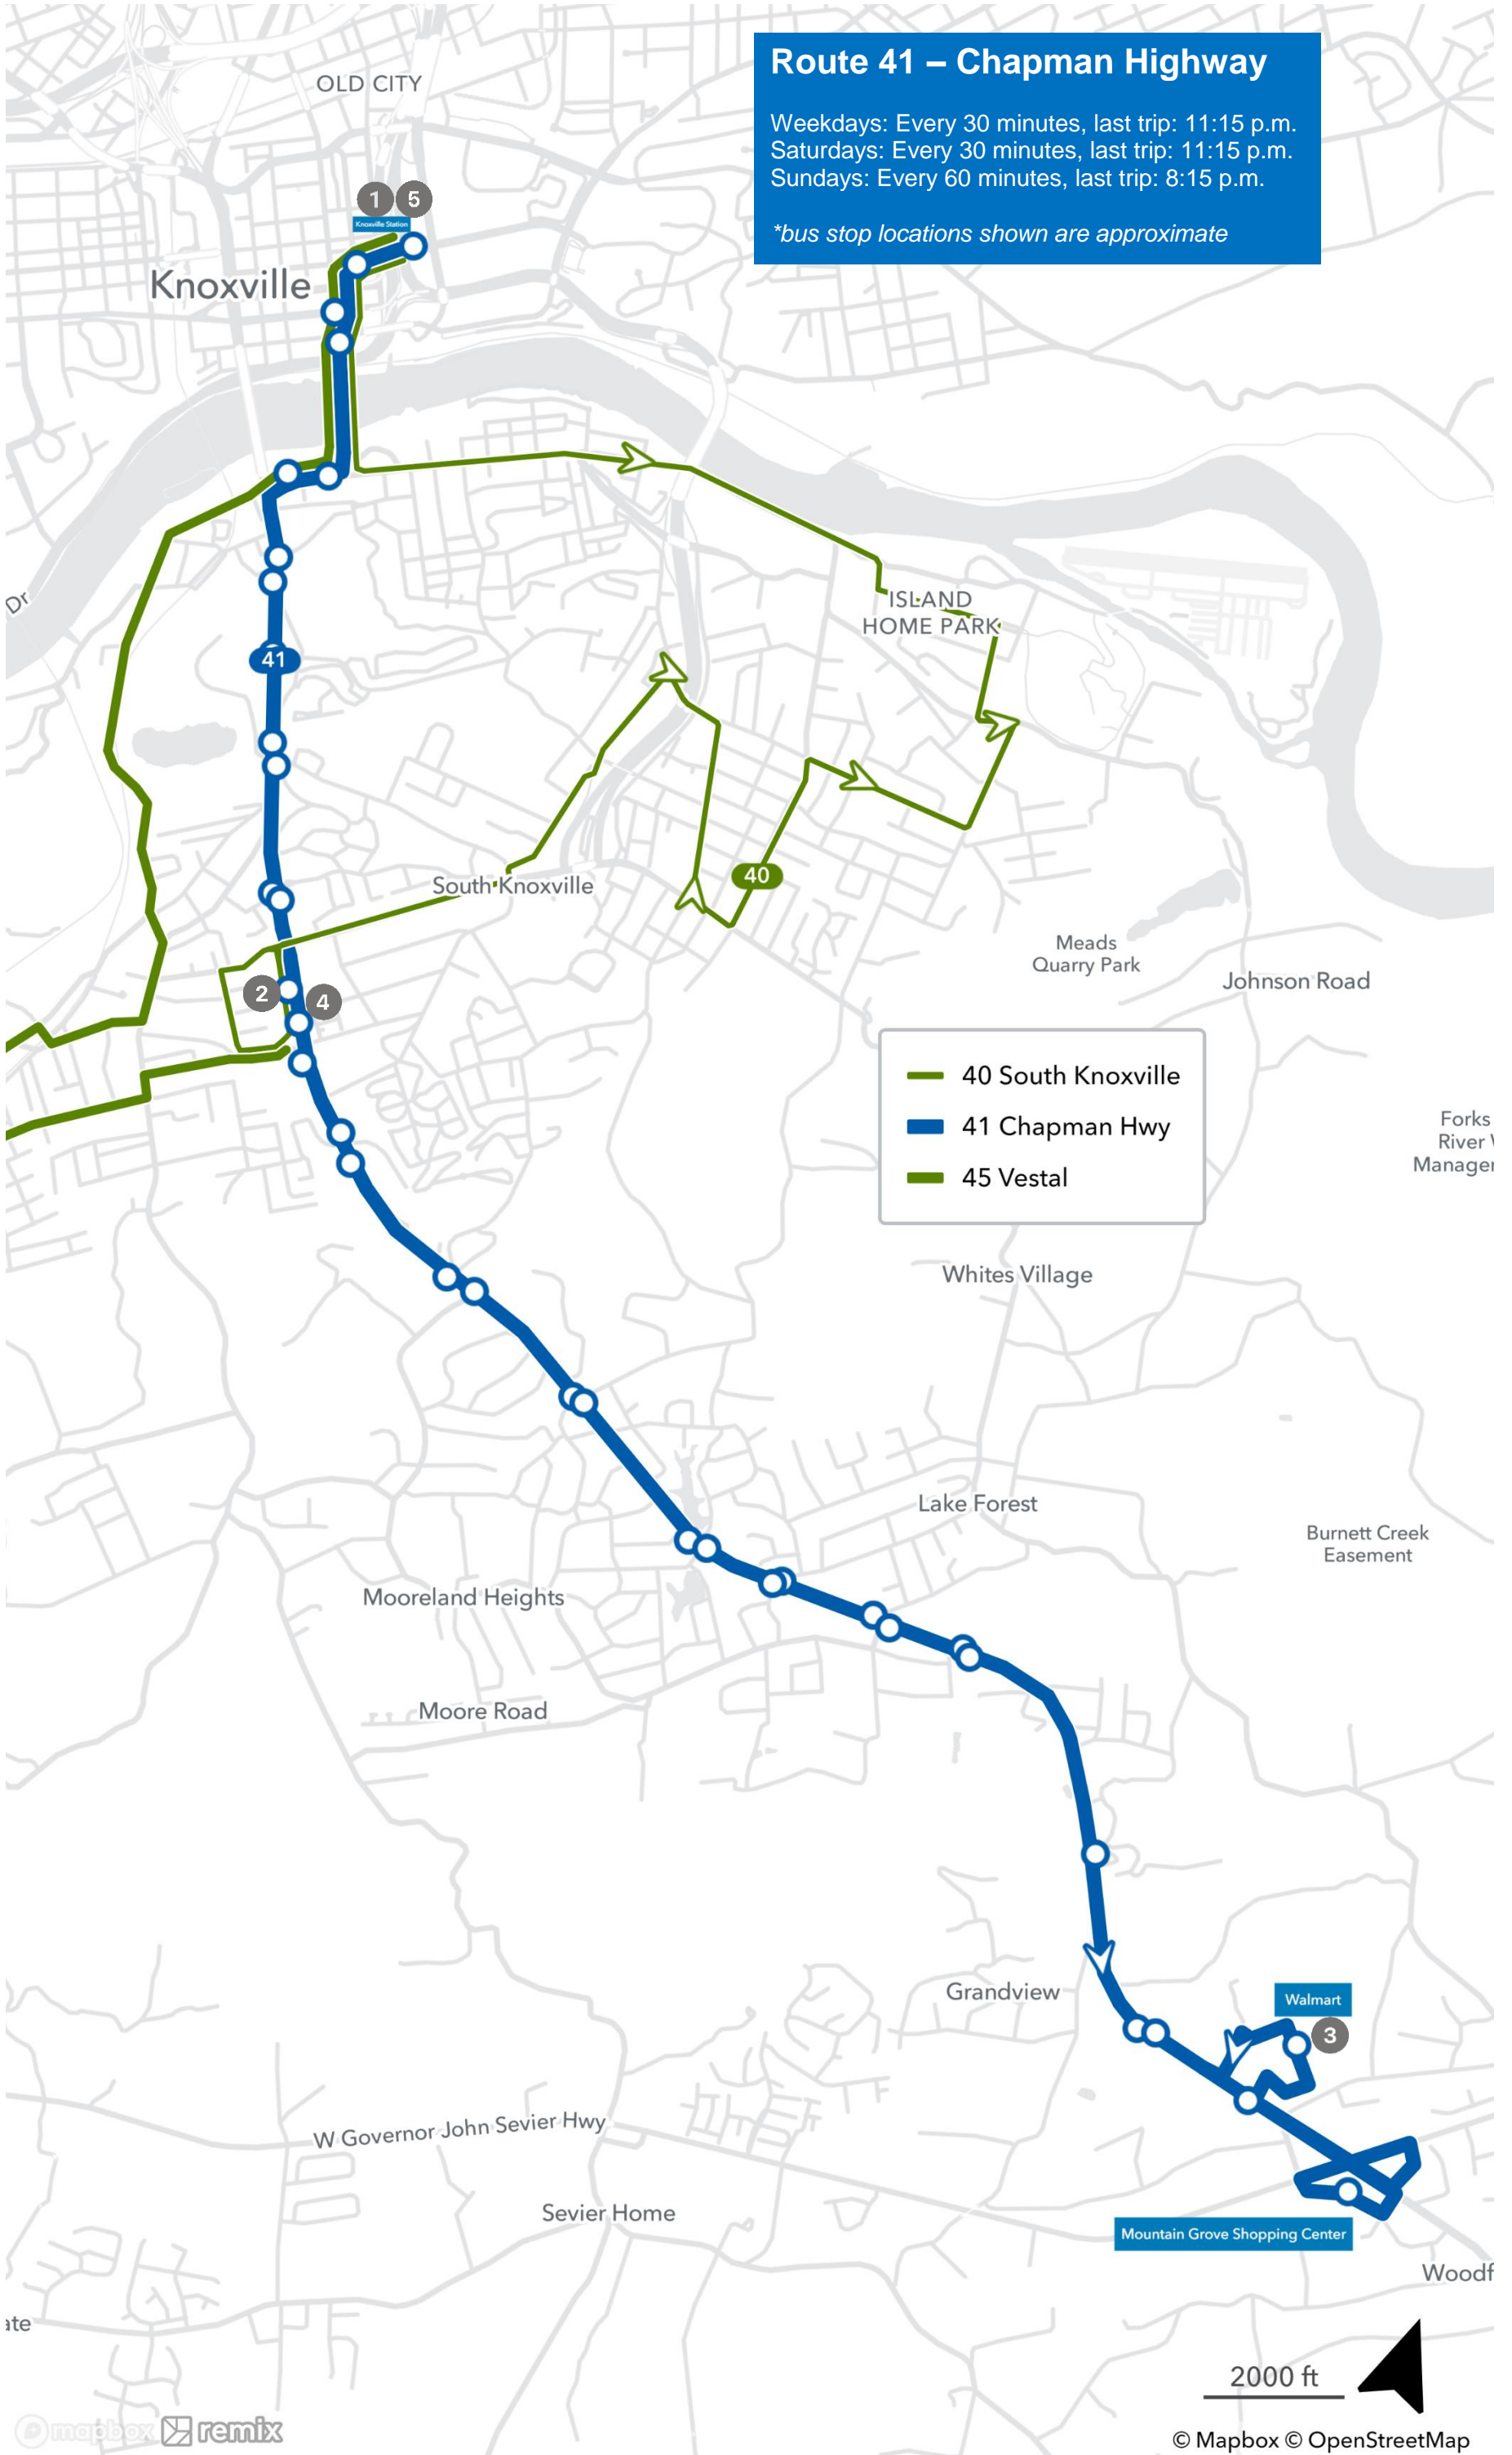

Route 41 – Chapman Highway

Weekdays: Every 30 minutes, last trip: 11:15 p.m.
Saturdays: Every 30 minutes, last trip: 11:15 p.m.
Sundays: Every 60 minutes, last trip: 8:15 p.m.

*bus stop locations shown are approximate

- 40 South Knoxville
- 41 Chapman Hwy
- 45 Vestal

Forks River
Manager