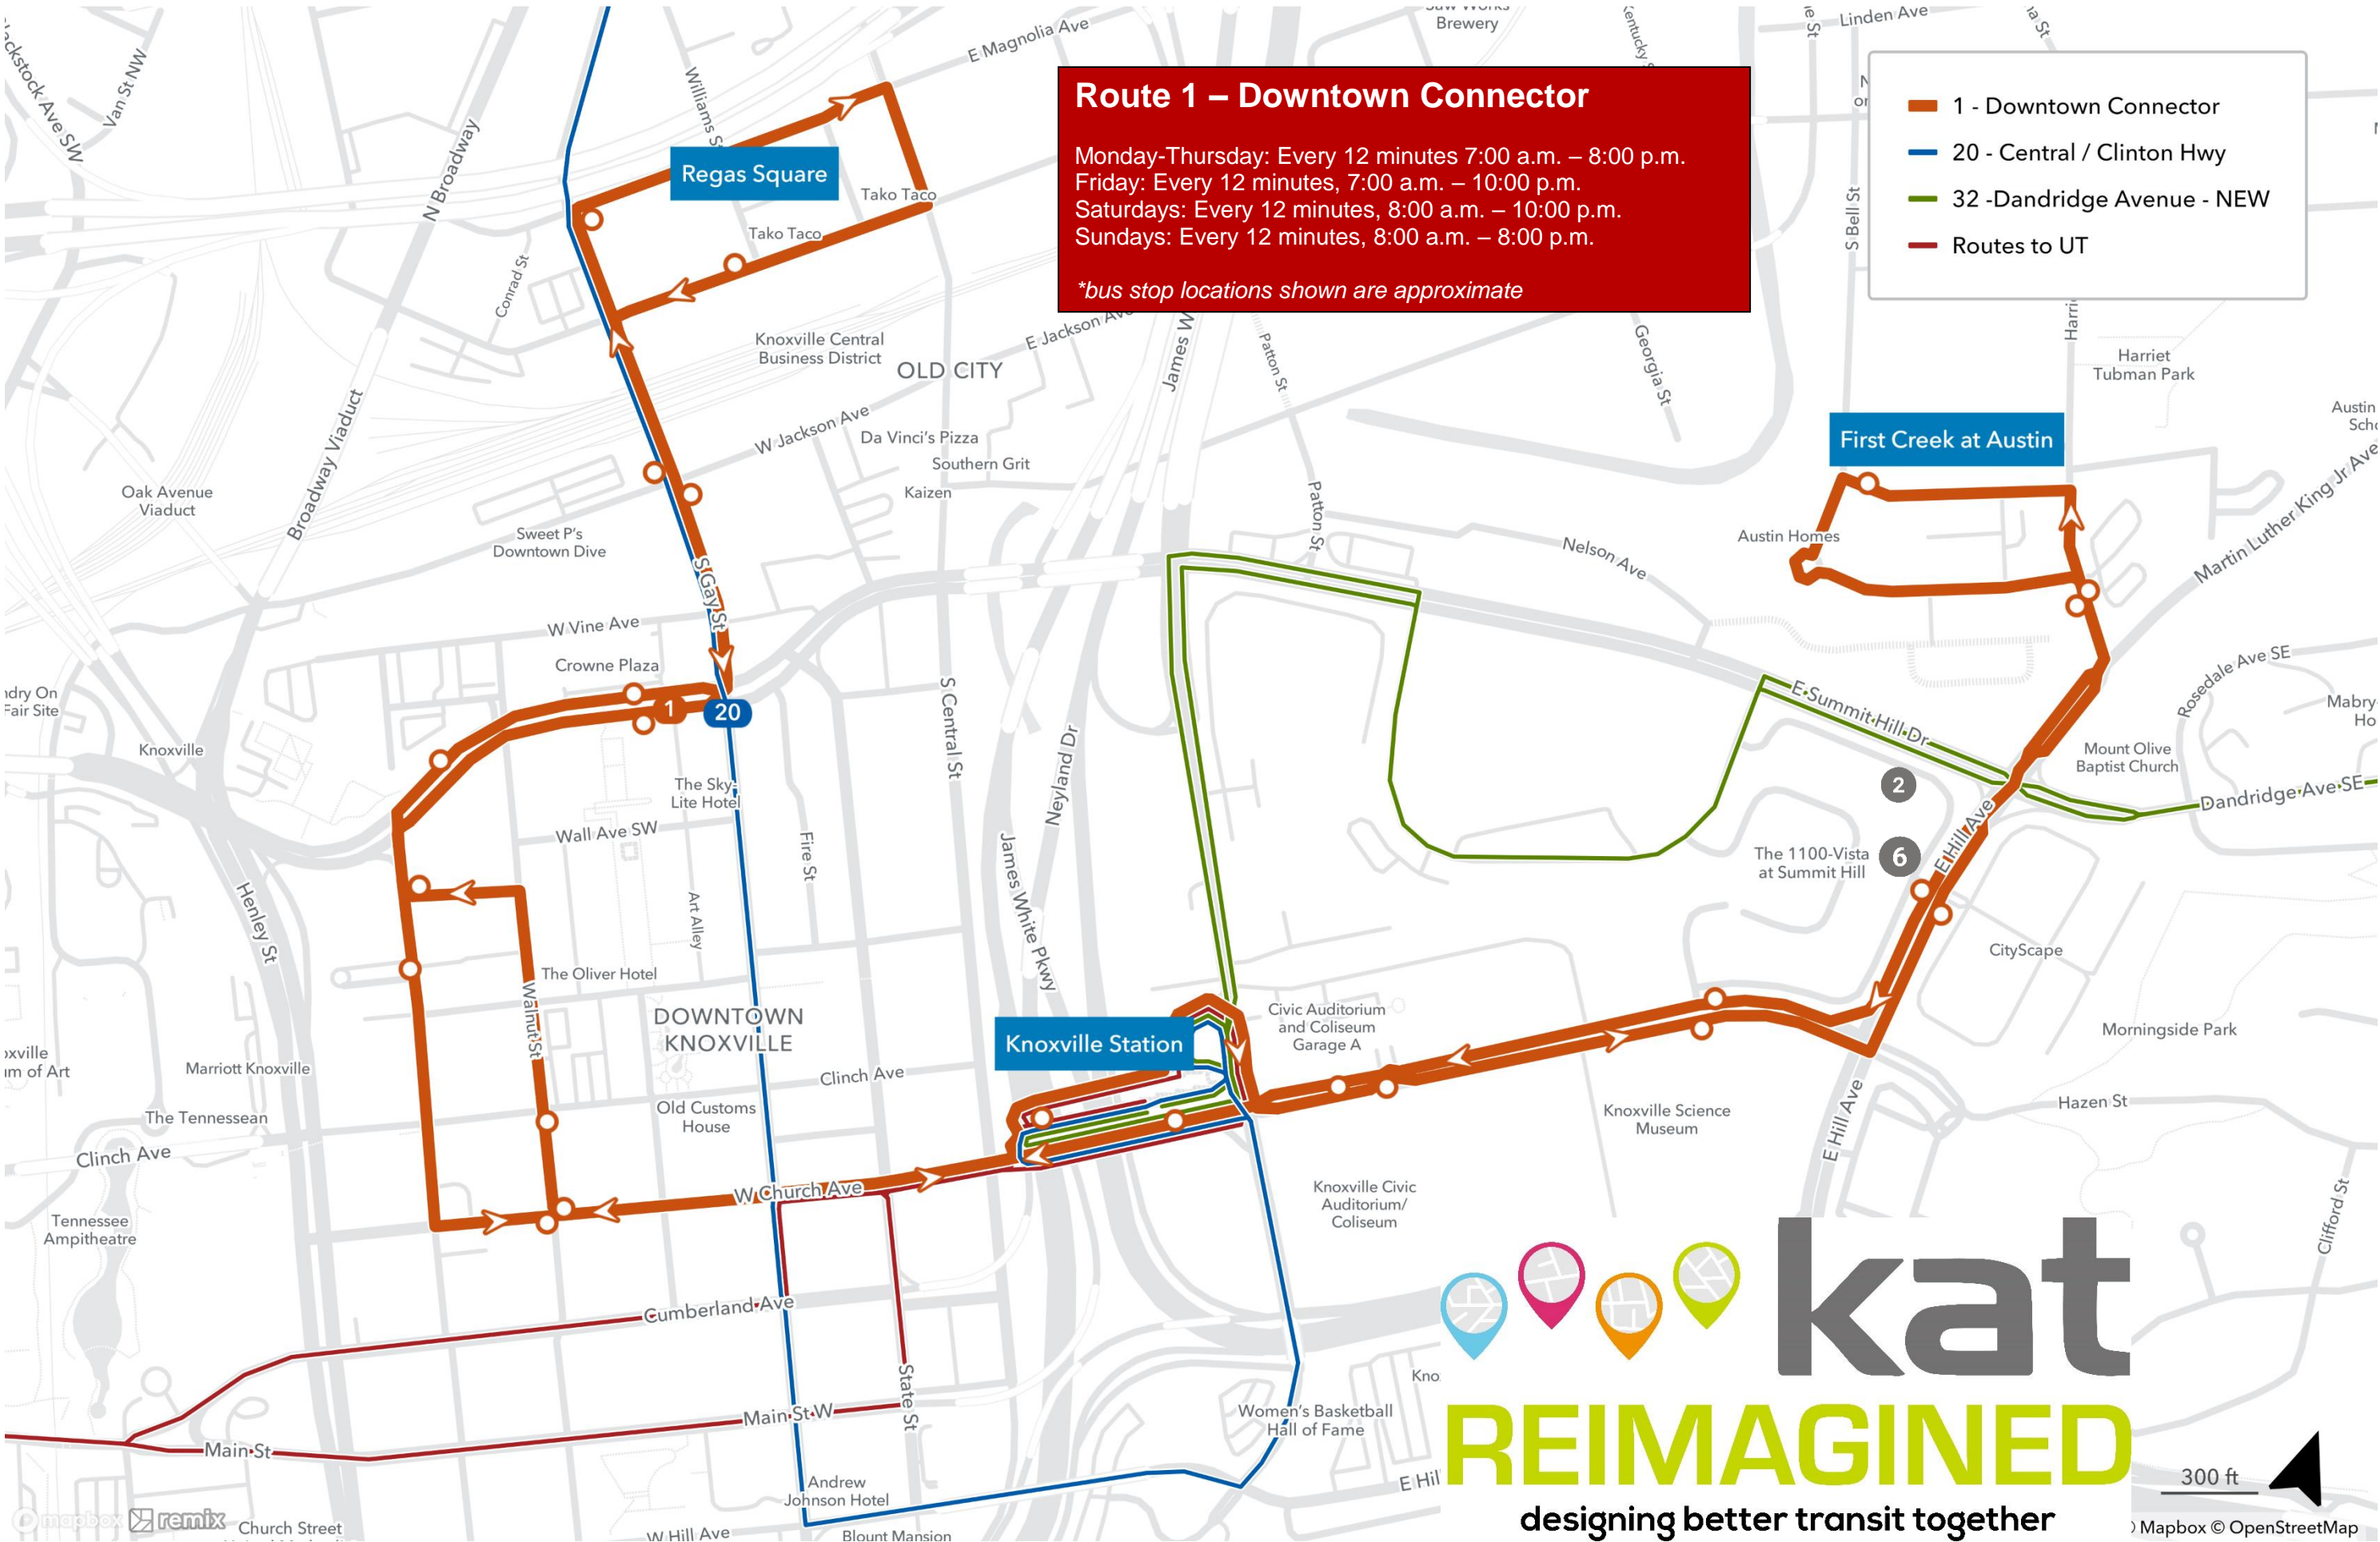

Route 1 – Downtown Connector

Monday-Thursday: Every 12 minutes 7:00 a.m. – 8:00 p.m.
Friday: Every 12 minutes, 7:00 a.m. – 10:00 p.m.
Saturdays: Every 12 minutes, 8:00 a.m. – 10:00 p.m.
Sundays: Every 12 minutes, 8:00 a.m. – 8:00 p.m.

*bus stop locations shown are approximate

- 1 - Downtown Connector
- 20 - Central / Clinton Hwy
- 32 -Dandridge Avenue - NEW
- Routes to UT

kat

REIMAGINED

designing better transit together

300 ft

Mapbox © OpenStreetMap