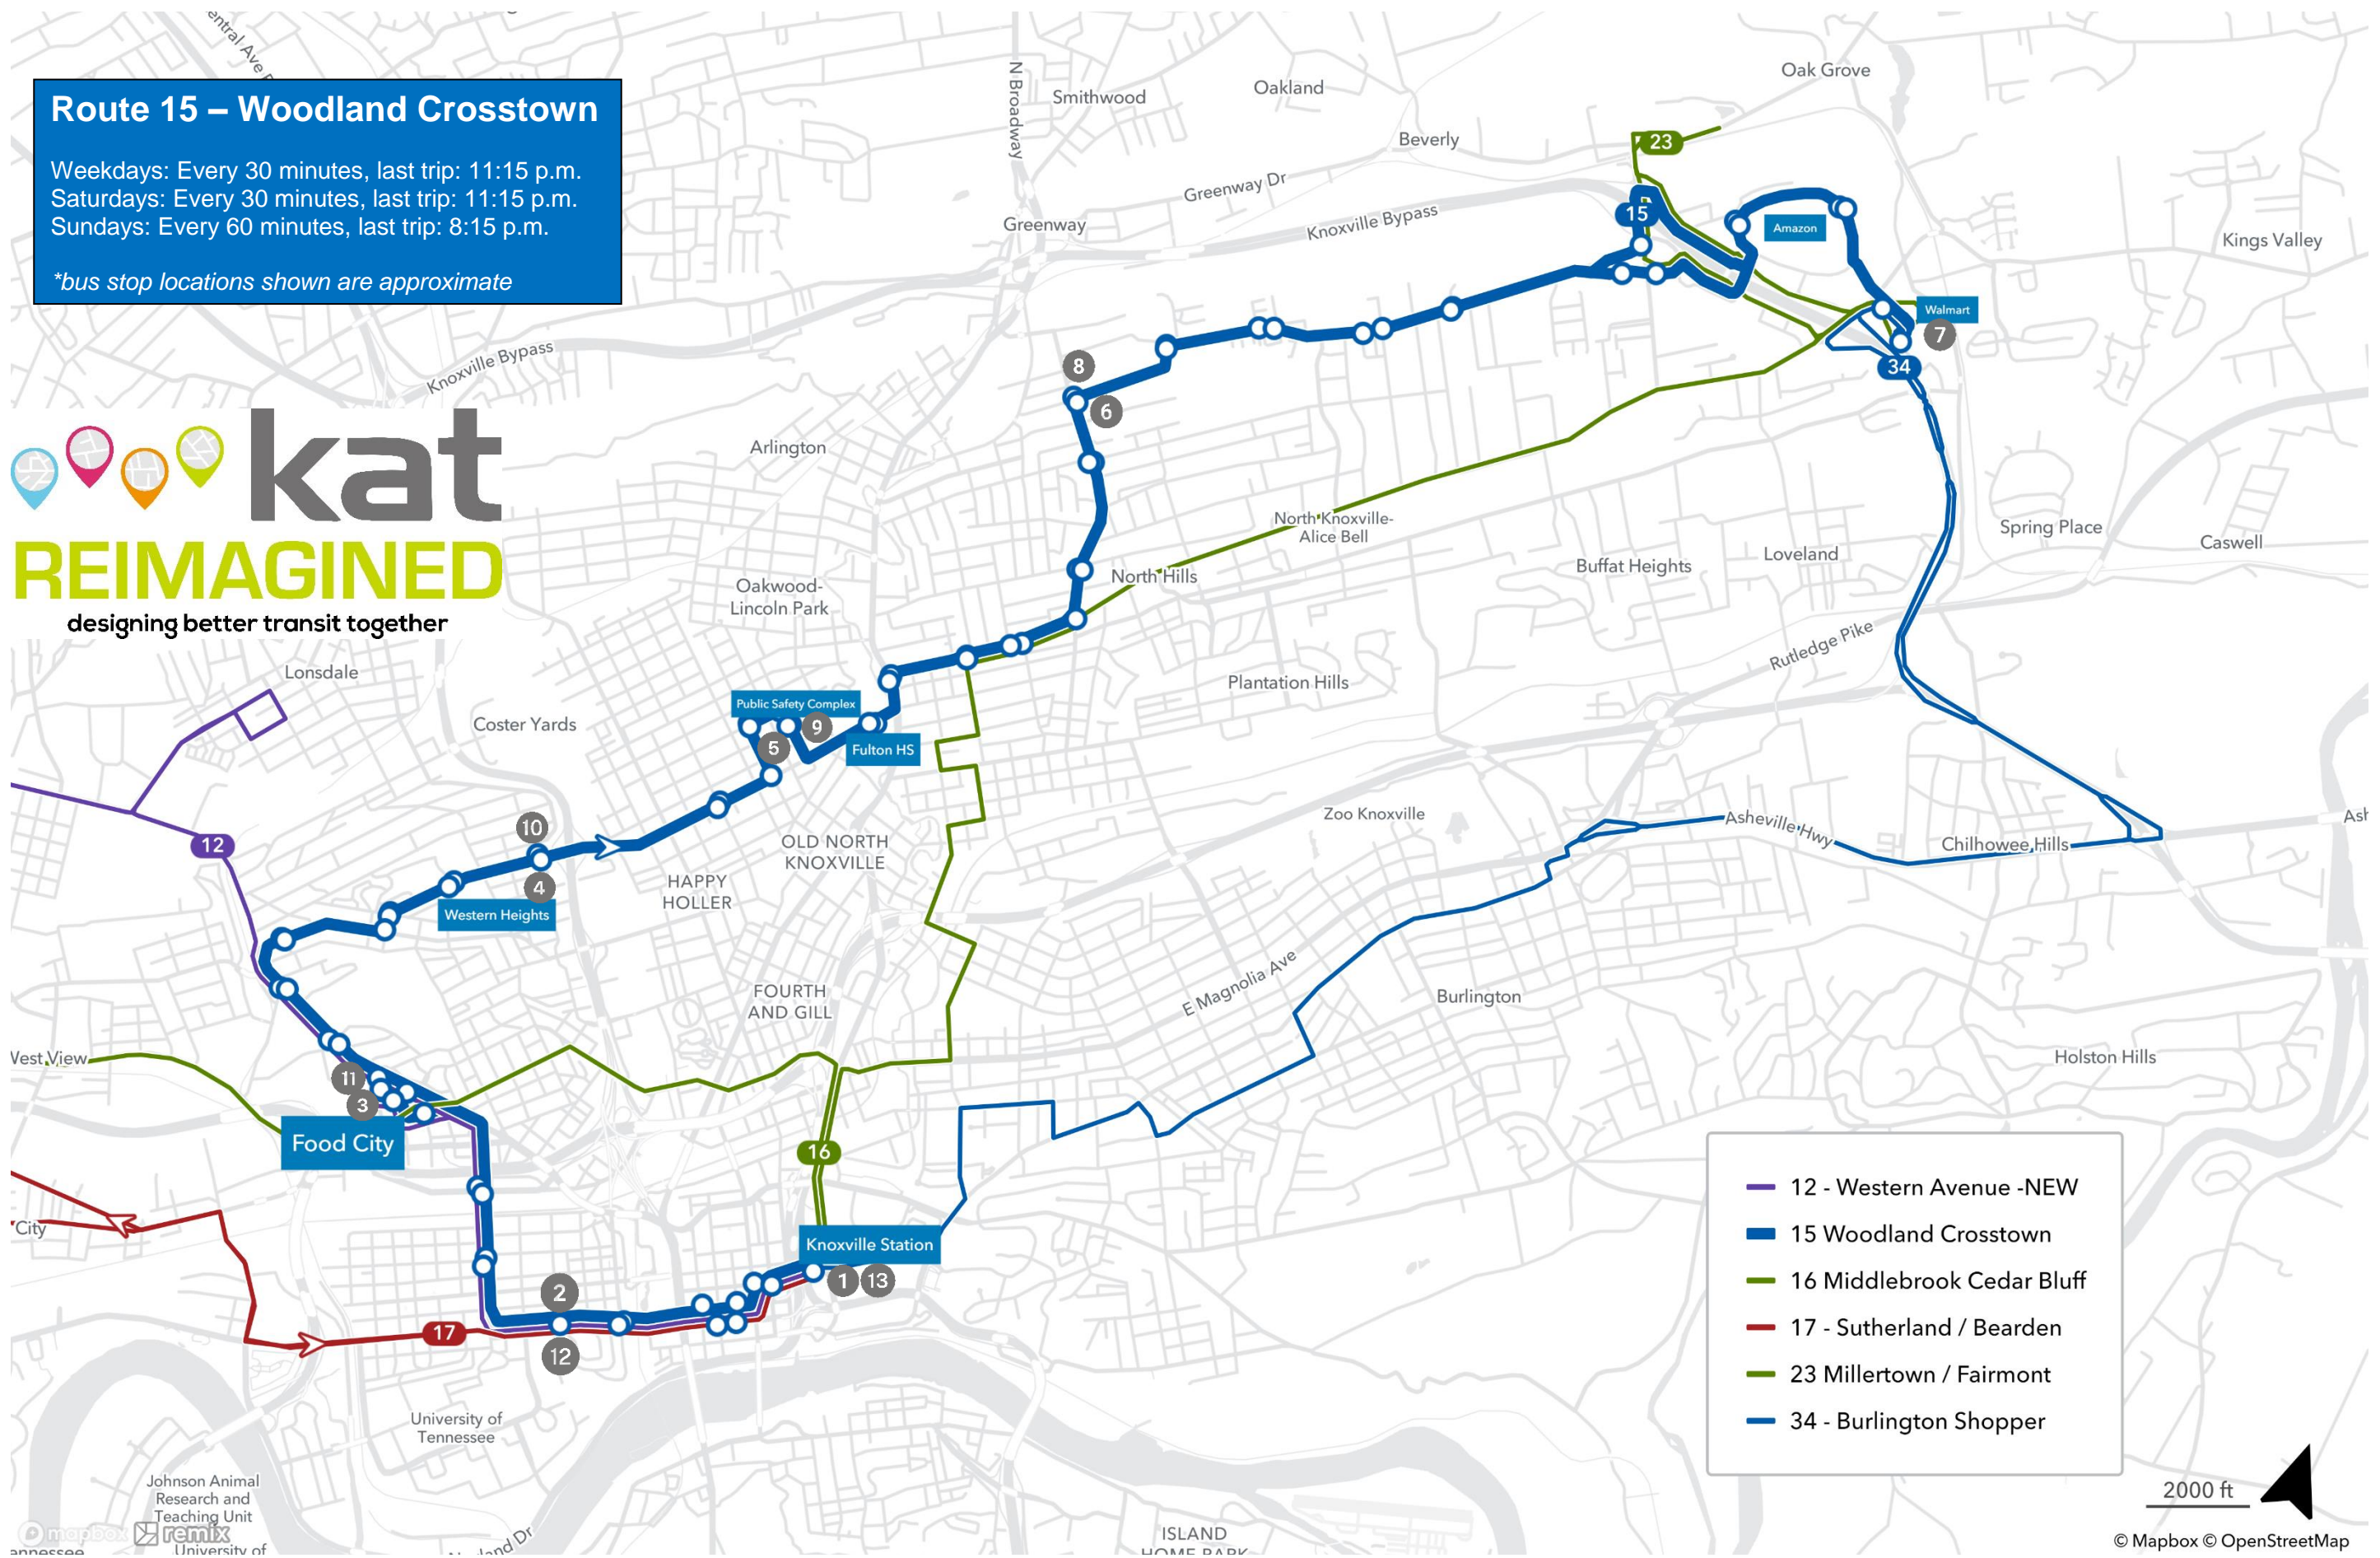

Route 15 – Woodland Crosstown

Weekdays: Every 30 minutes, last trip: 11:15 p.m.
Saturdays: Every 30 minutes, last trip: 11:15 p.m.
Sundays: Every 60 minutes, last trip: 8:15 p.m.

*bus stop locations shown are approximate

- 12 - Western Avenue -NEW
- 15 Woodland Crosstown
- 16 Middlebrook Cedar Bluff
- 17 - Sutherland / Bearden
- 23 Millertown / Fairmont
- 34 - Burlington Shopper

2000 ft