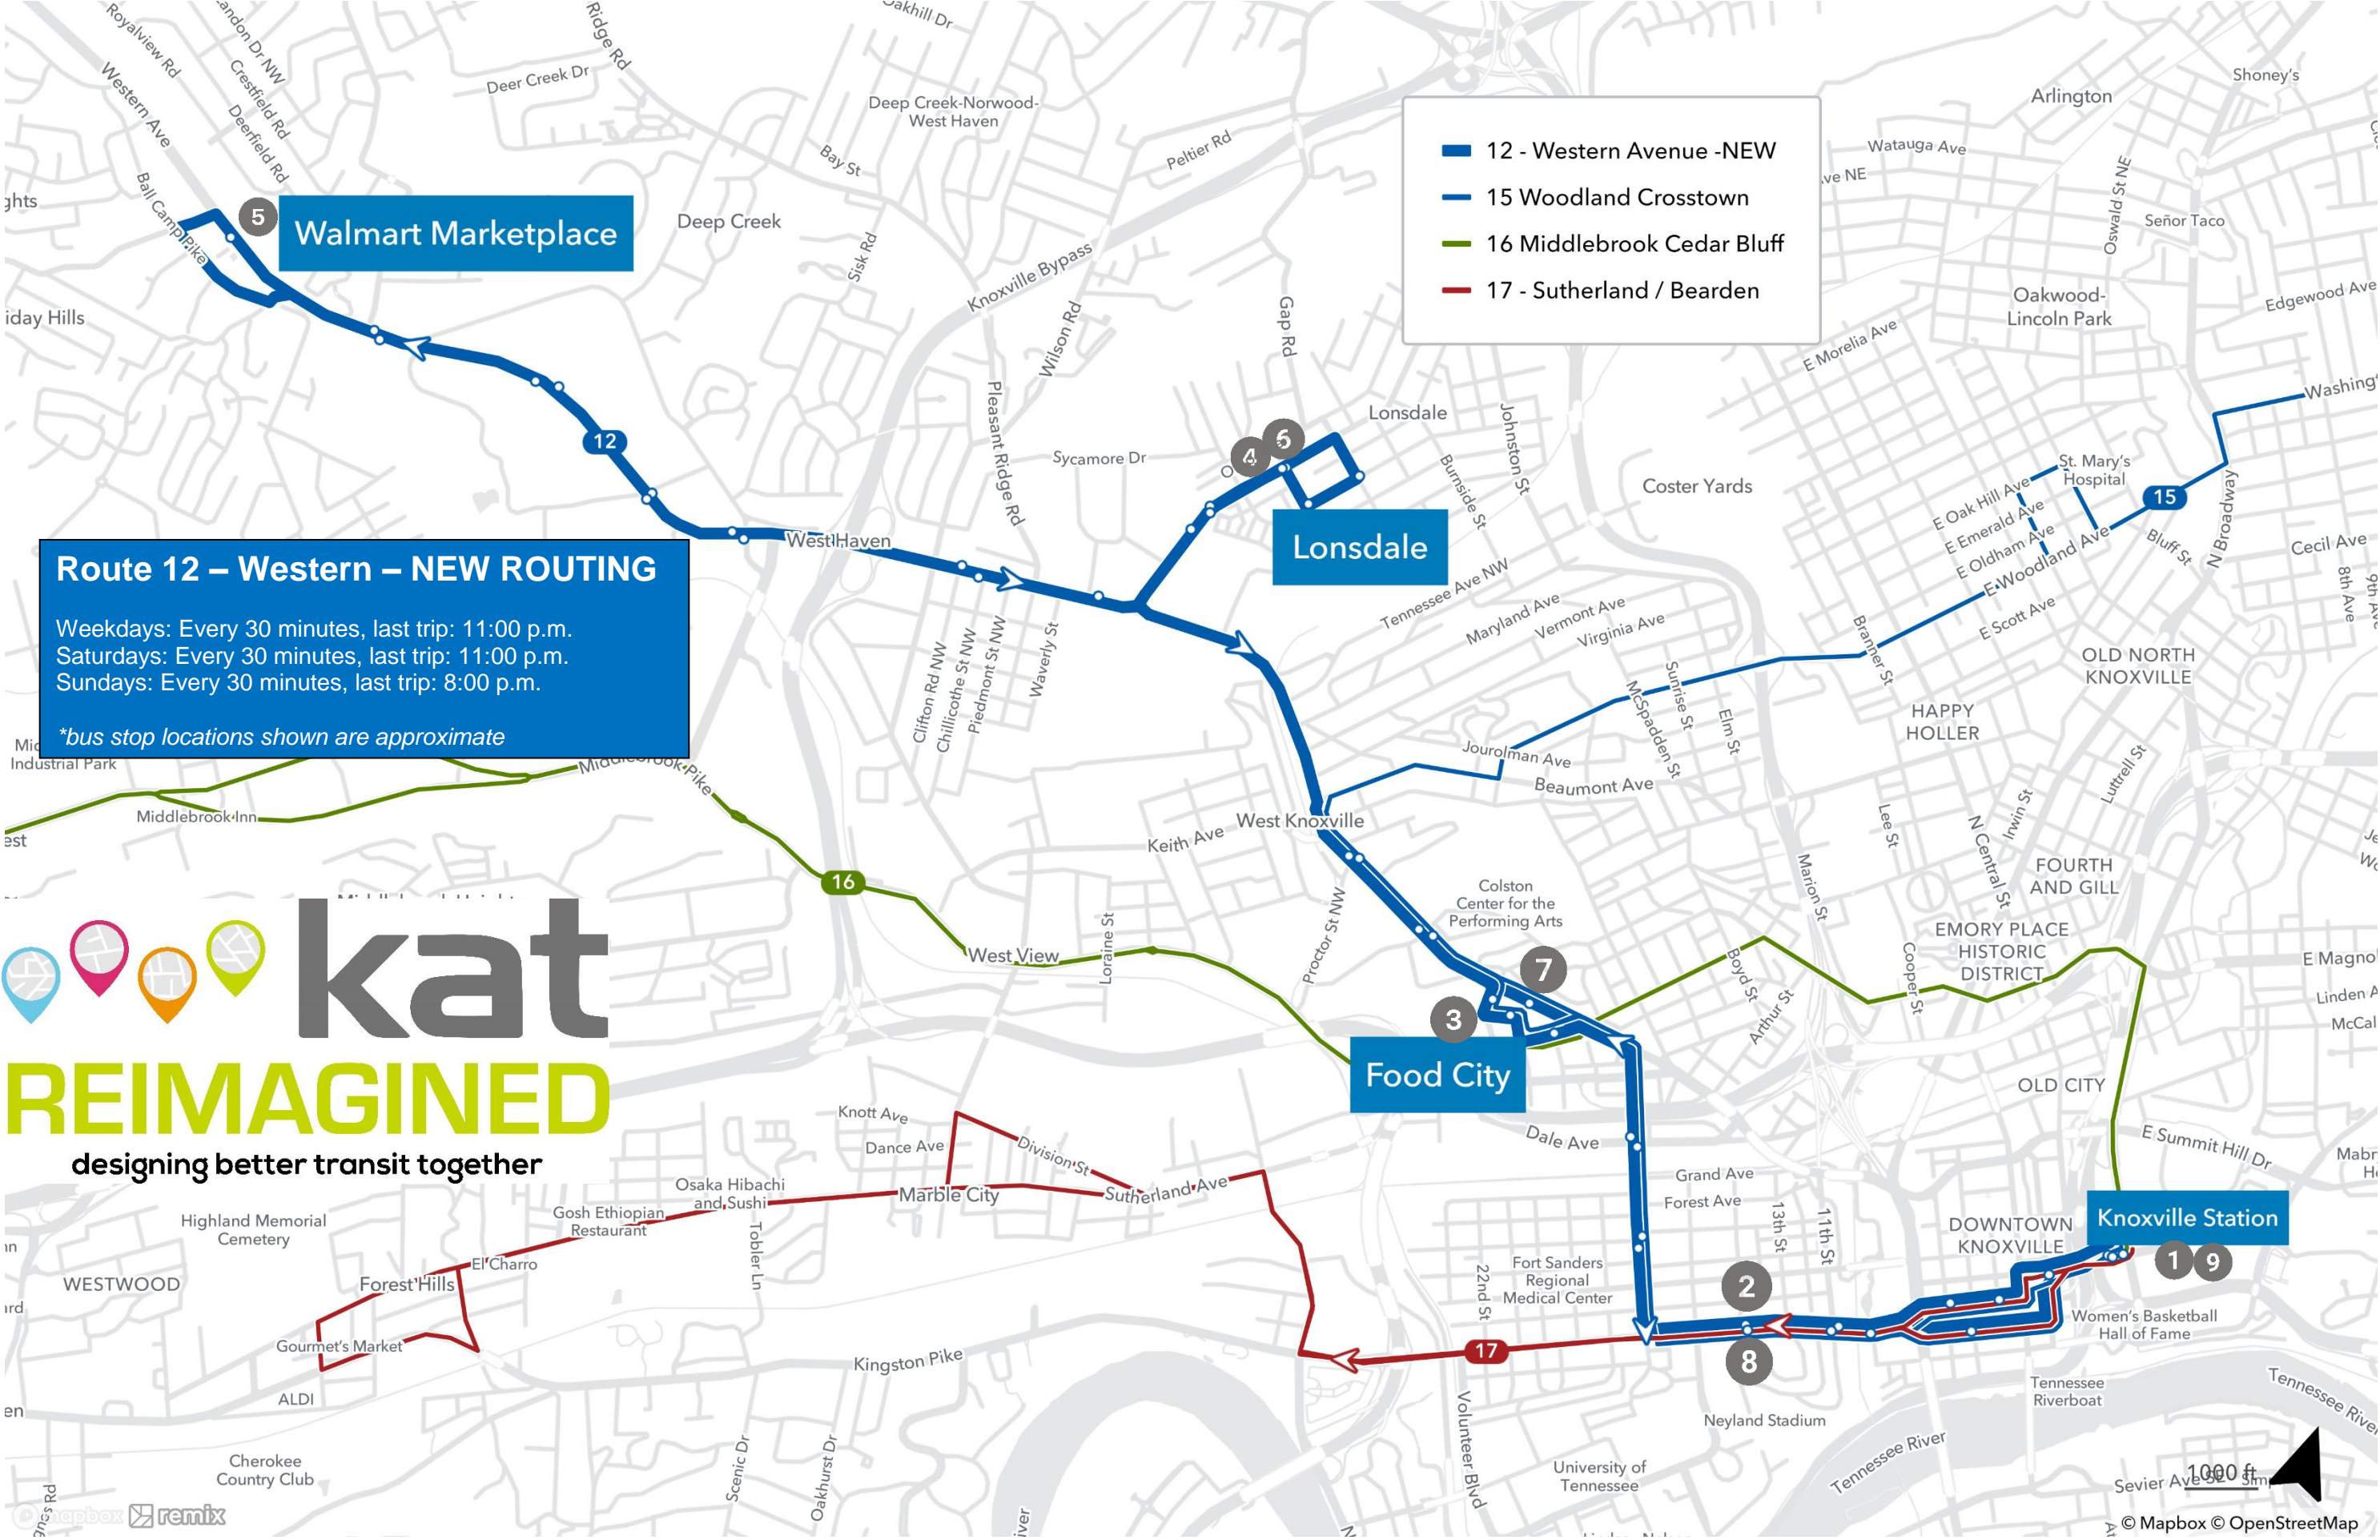

- 12 - Western Avenue -NEW
- 15 Woodland Crosstown
- 16 Middlebrook Cedar Bluff
- 17 - Sutherland / Bearden

Route 12 – Western – NEW ROUTING

Weekdays: Every 30 minutes, last trip: 11:00 p.m.
Saturdays: Every 30 minutes, last trip: 11:00 p.m.
Sundays: Every 30 minutes, last trip: 8:00 p.m.

*bus stop locations shown are approximate