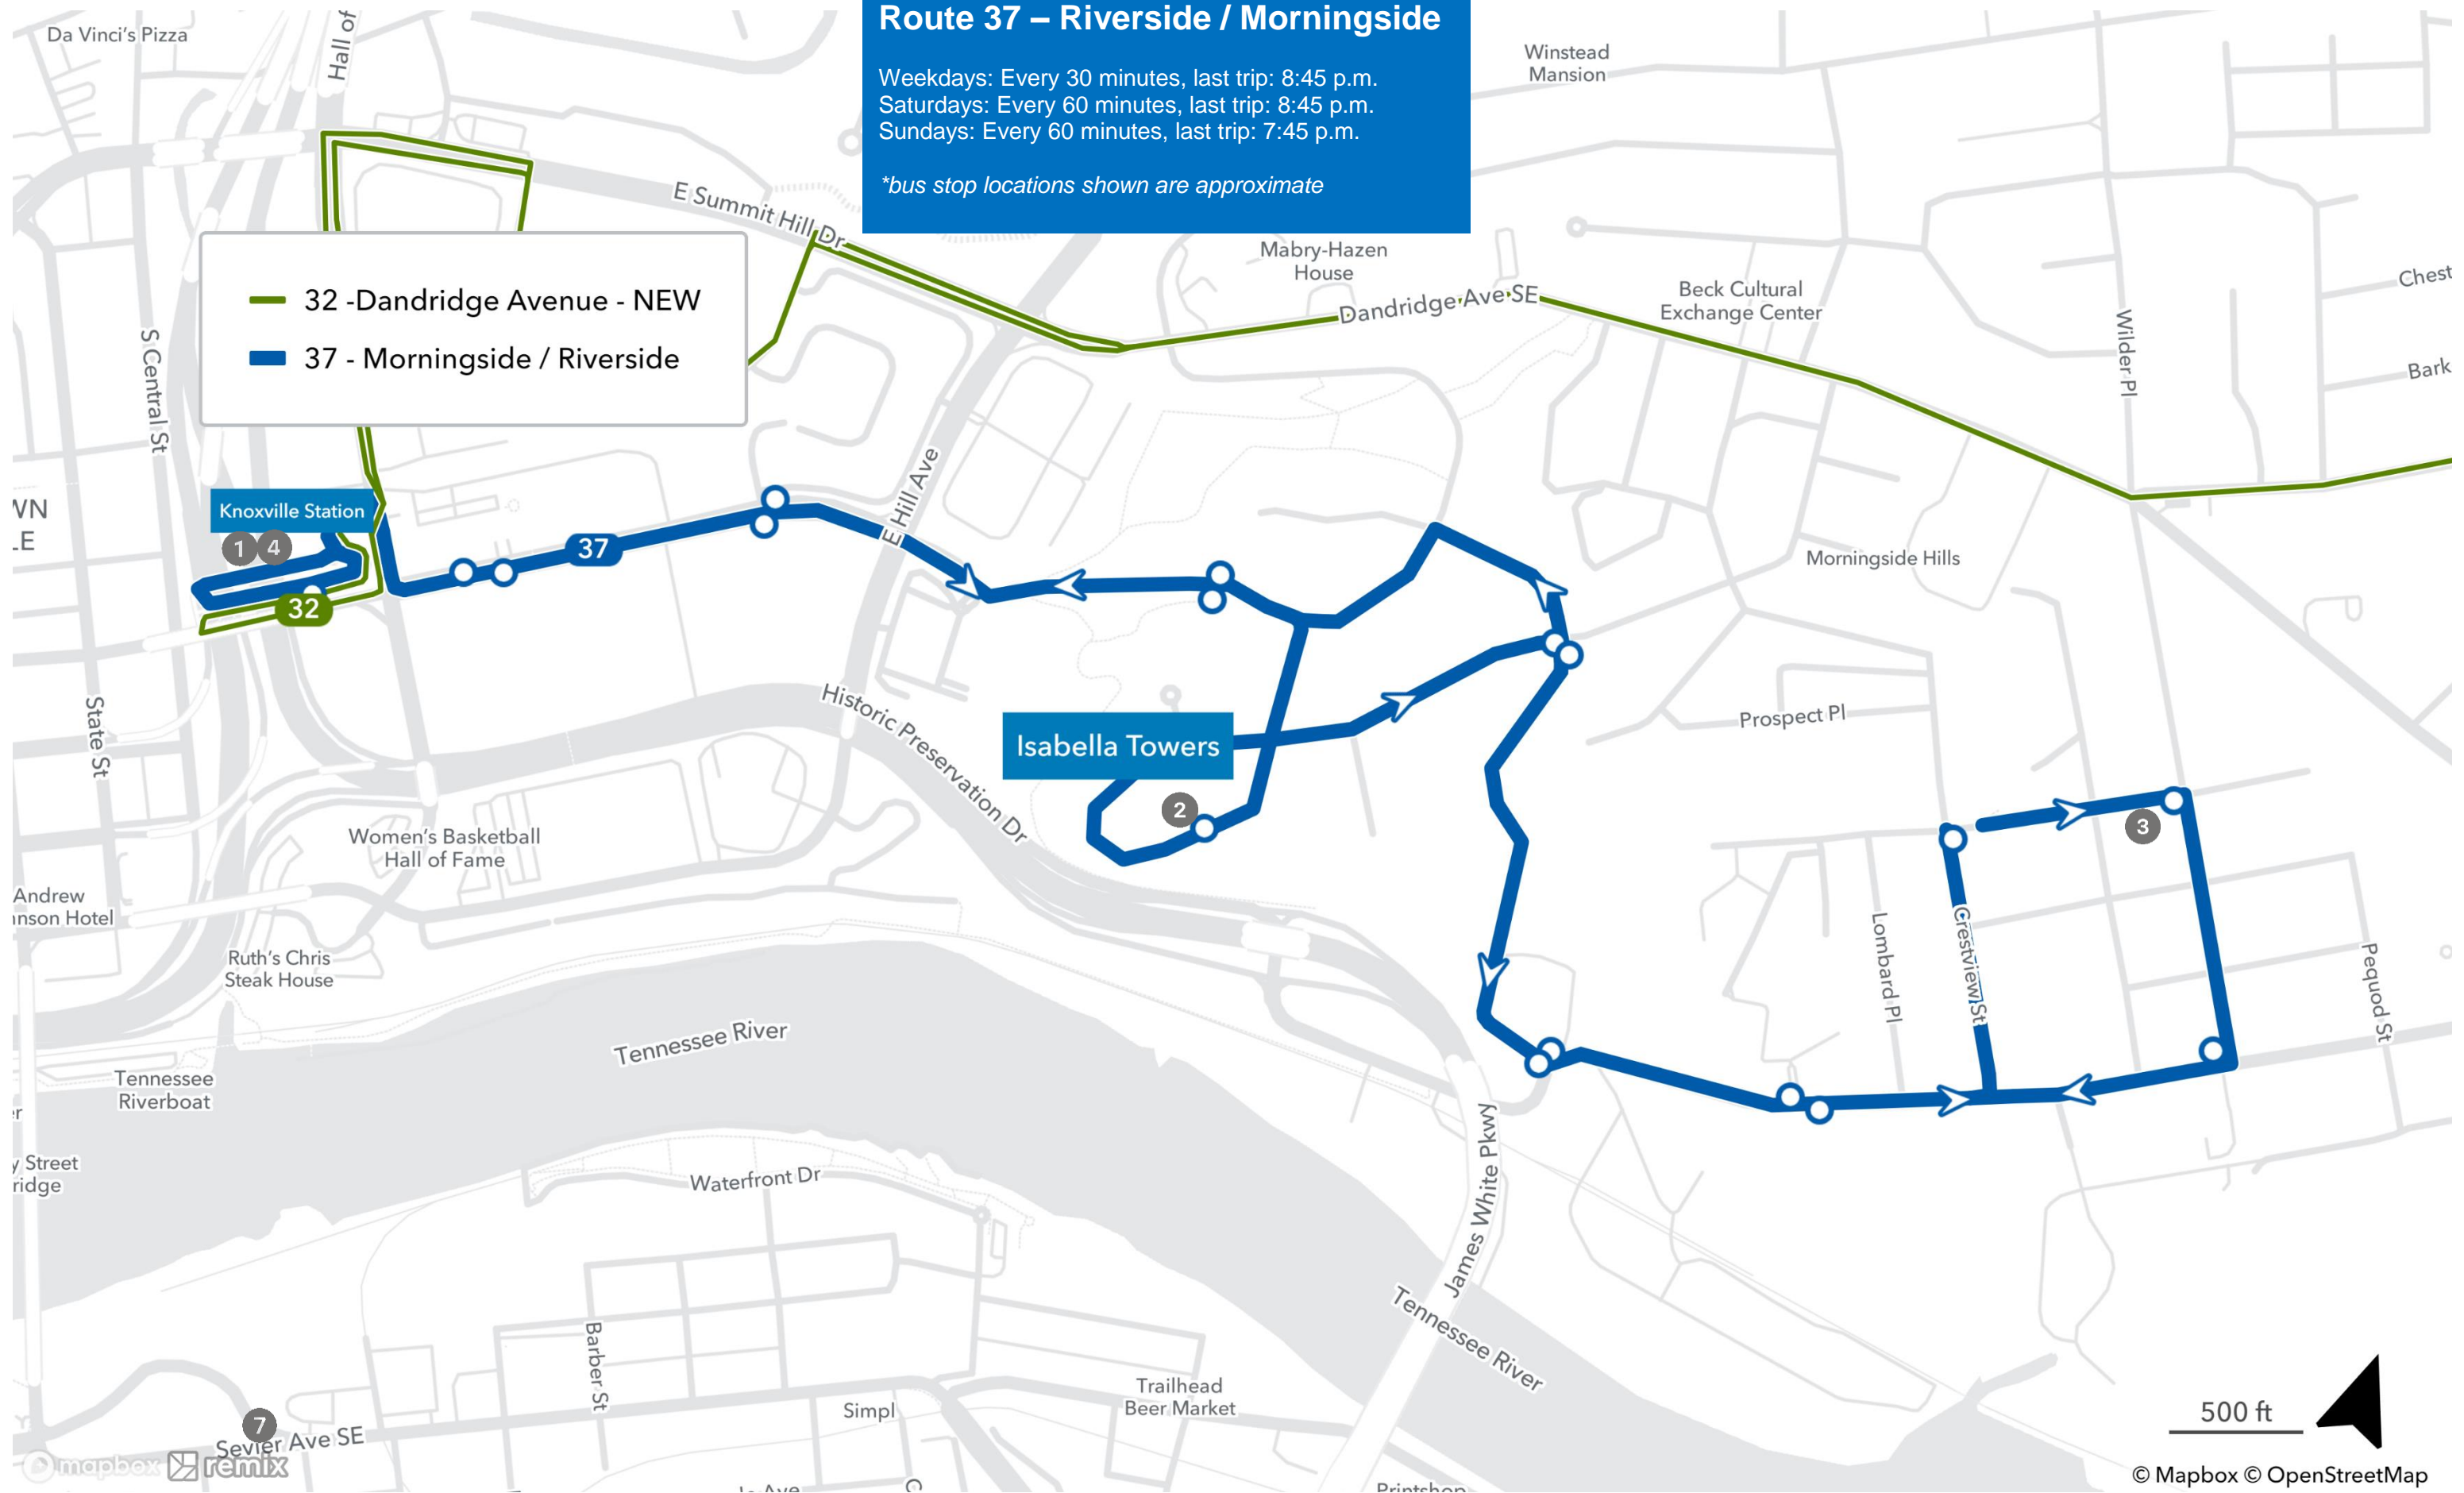

- 32 -Dandridge Avenue - NEW
- 37 - Morningside / Riverside

Route 37 - Morningside - Riverside WEEKDAY

<i>Going away from downtown</i>		<i>Going toward downtown</i>	
Knoxville Station Bay D	Isabella Towers	Natchez and Wilder	Knoxville Station Bay L
1	2	3	4
		5:56 AM	6:09 AM
		6:56 AM	7:09 AM
		7:26 AM	7:39 AM
7:45 AM	7:49 AM	7:56 AM	8:09 AM
		8:26 AM	8:39 AM
8:45 AM	8:49 AM	8:56 AM	9:09 AM
9:15 AM	9:19 AM	9:26 AM	9:39 AM
9:45 AM	9:49 AM	9:56 AM	10:09 AM
10:15 AM	10:19 AM	10:26 AM	10:39 AM
10:45 AM	10:49 AM	10:56 AM	11:09 AM
11:15 AM	11:19 AM	11:26 AM	11:39 AM
11:45 AM	11:49 AM	11:56 AM	12:09 PM
12:15 PM	12:19 PM	12:26 PM	12:39 PM
12:45 PM	12:49 PM	12:56 PM	1:09 PM
1:15 PM	1:19 PM	1:26 PM	1:39 PM
1:45 PM	1:49 PM	1:56 PM	2:09 PM
2:15 PM	2:19 PM	2:26 PM	2:39 PM
2:45 PM	2:49 PM	2:56 PM	3:09 PM
3:15 PM	3:19 PM	3:26 PM	3:39 PM
3:45 PM	3:49 PM	3:56 PM	4:09 PM
4:15 PM	4:19 PM	4:26 PM	4:39 PM
4:45 PM	4:49 PM	4:56 PM	5:09 PM
5:15 PM	5:19 PM	5:26 PM	5:39 PM
5:45 PM	5:49 PM	5:56 PM	6:09 PM
6:15 PM	6:19 PM	6:26 PM	6:39 PM
6:45 PM	6:49 PM	6:56 PM	7:09 PM
7:15 PM	7:19 PM	7:26 PM	7:39 PM
7:45 PM	7:49 PM	7:56 PM	8:09 PM
8:45 PM	8:49 PM	8:56 PM	9:09 PM