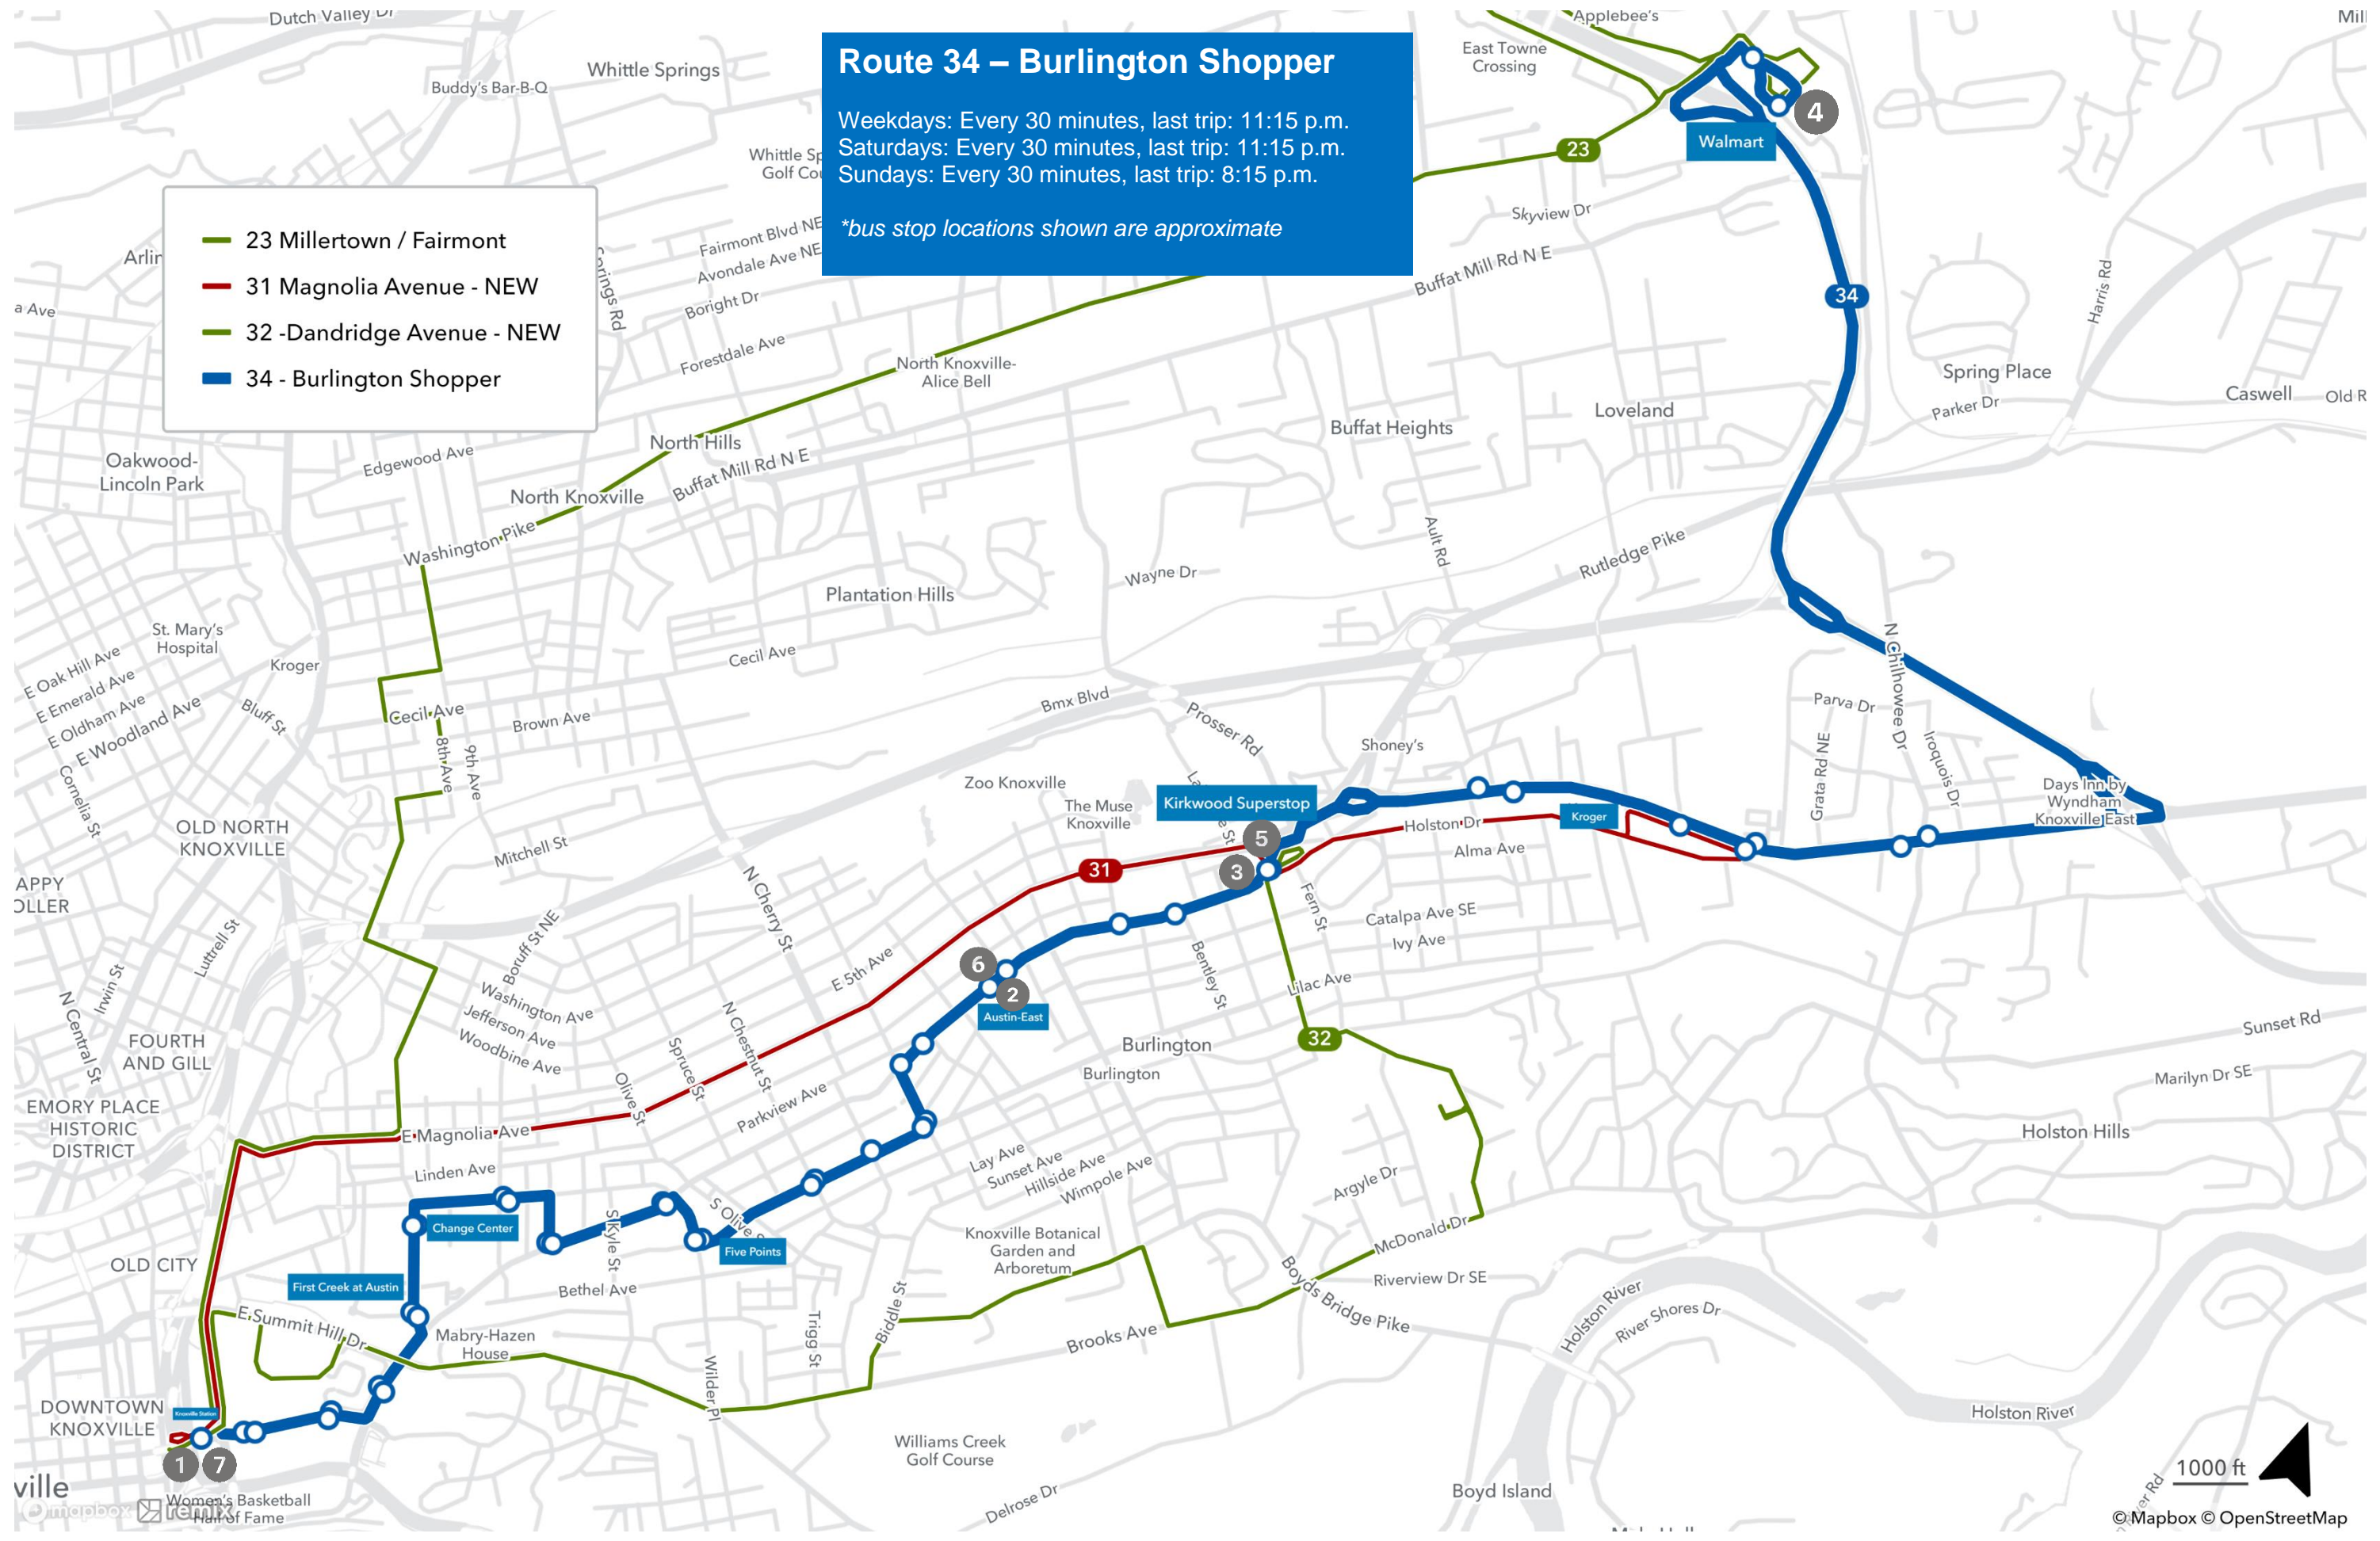

Route 34 – Burlington Shopper

Weekdays: Every 30 minutes, last trip: 11:15 p.m.
Saturdays: Every 30 minutes, last trip: 11:15 p.m.
Sundays: Every 30 minutes, last trip: 8:15 p.m.

*bus stop locations shown are approximate

- 23 Millertown / Fairmont
- 31 Magnolia Avenue - NEW
- 32 -Dandridge Avenue - NEW
- 34 - Burlington Shopper