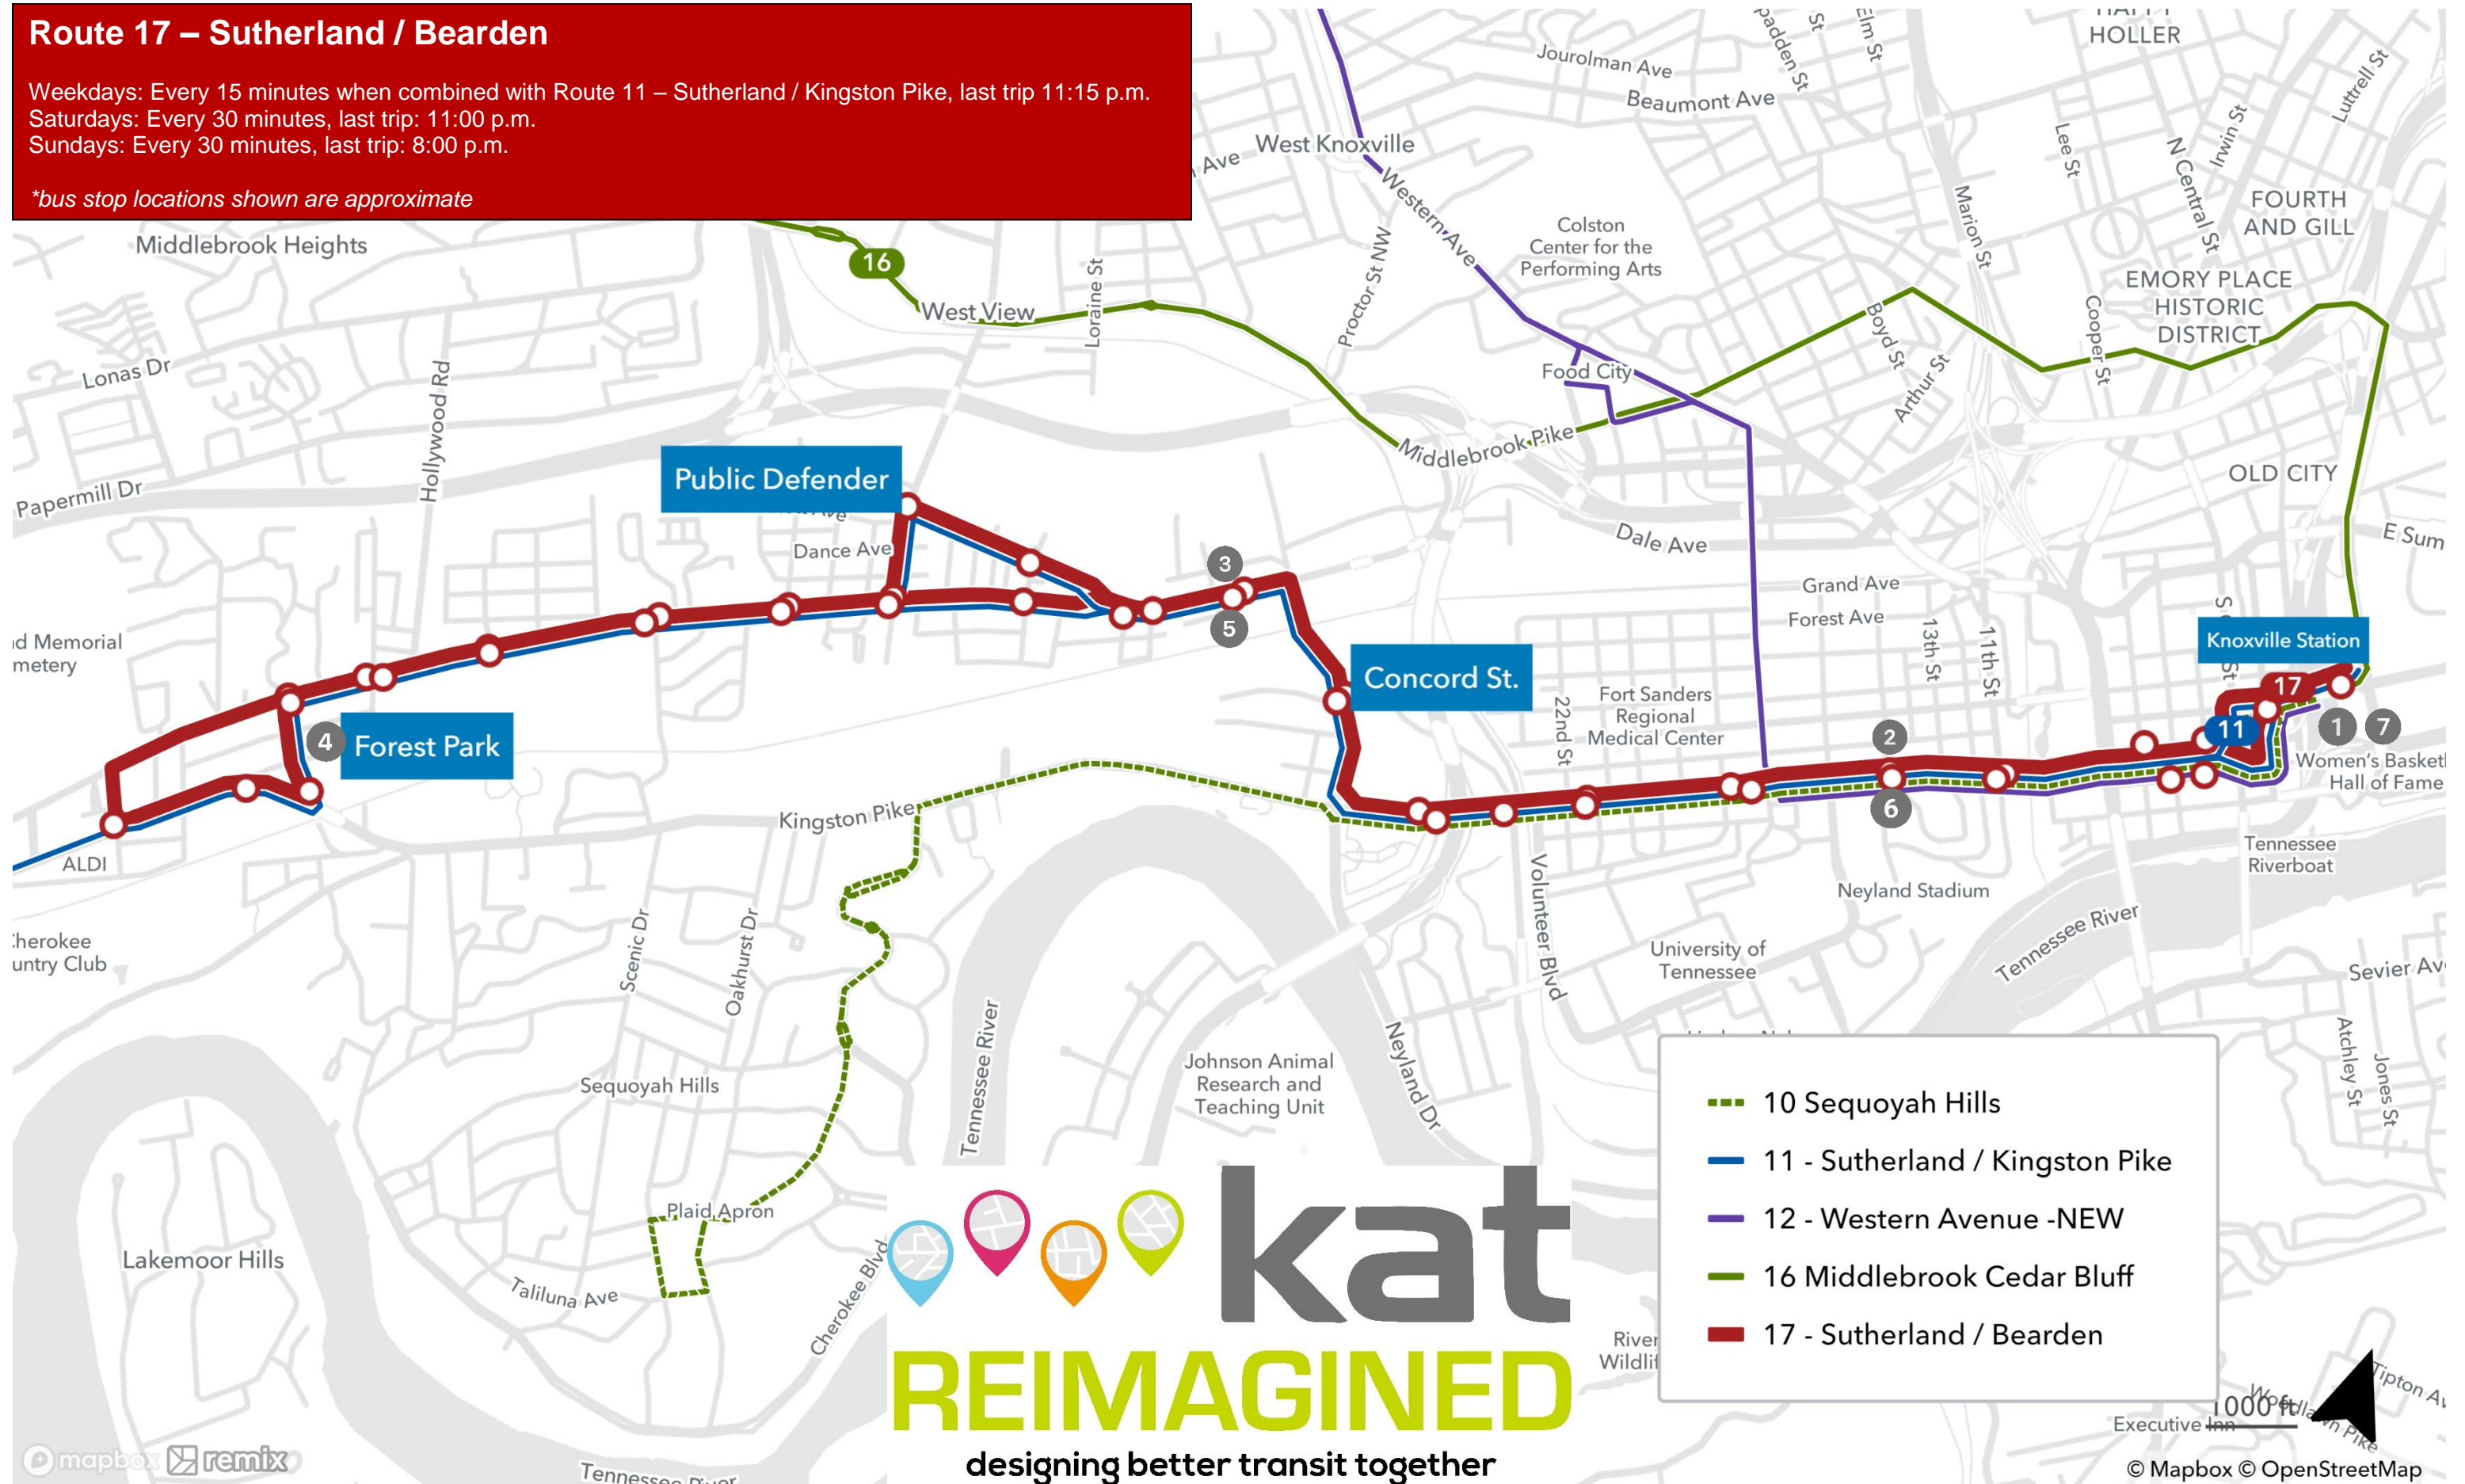

Route 17 – Sutherland / Bearden

Weekdays: Every 15 minutes when combined with Route 11 – Sutherland / Kingston Pike, last trip 11:15 p.m.
Saturdays: Every 30 minutes, last trip: 11:00 p.m.
Sundays: Every 30 minutes, last trip: 8:00 p.m.

*bus stop locations shown are approximate

- --- 10 Sequoyah Hills
- 11 - Sutherland / Kingston Pike
- 12 - Western Avenue -NEW
- 16 Middlebrook Cedar Bluff
- 17 - Sutherland / Bearden