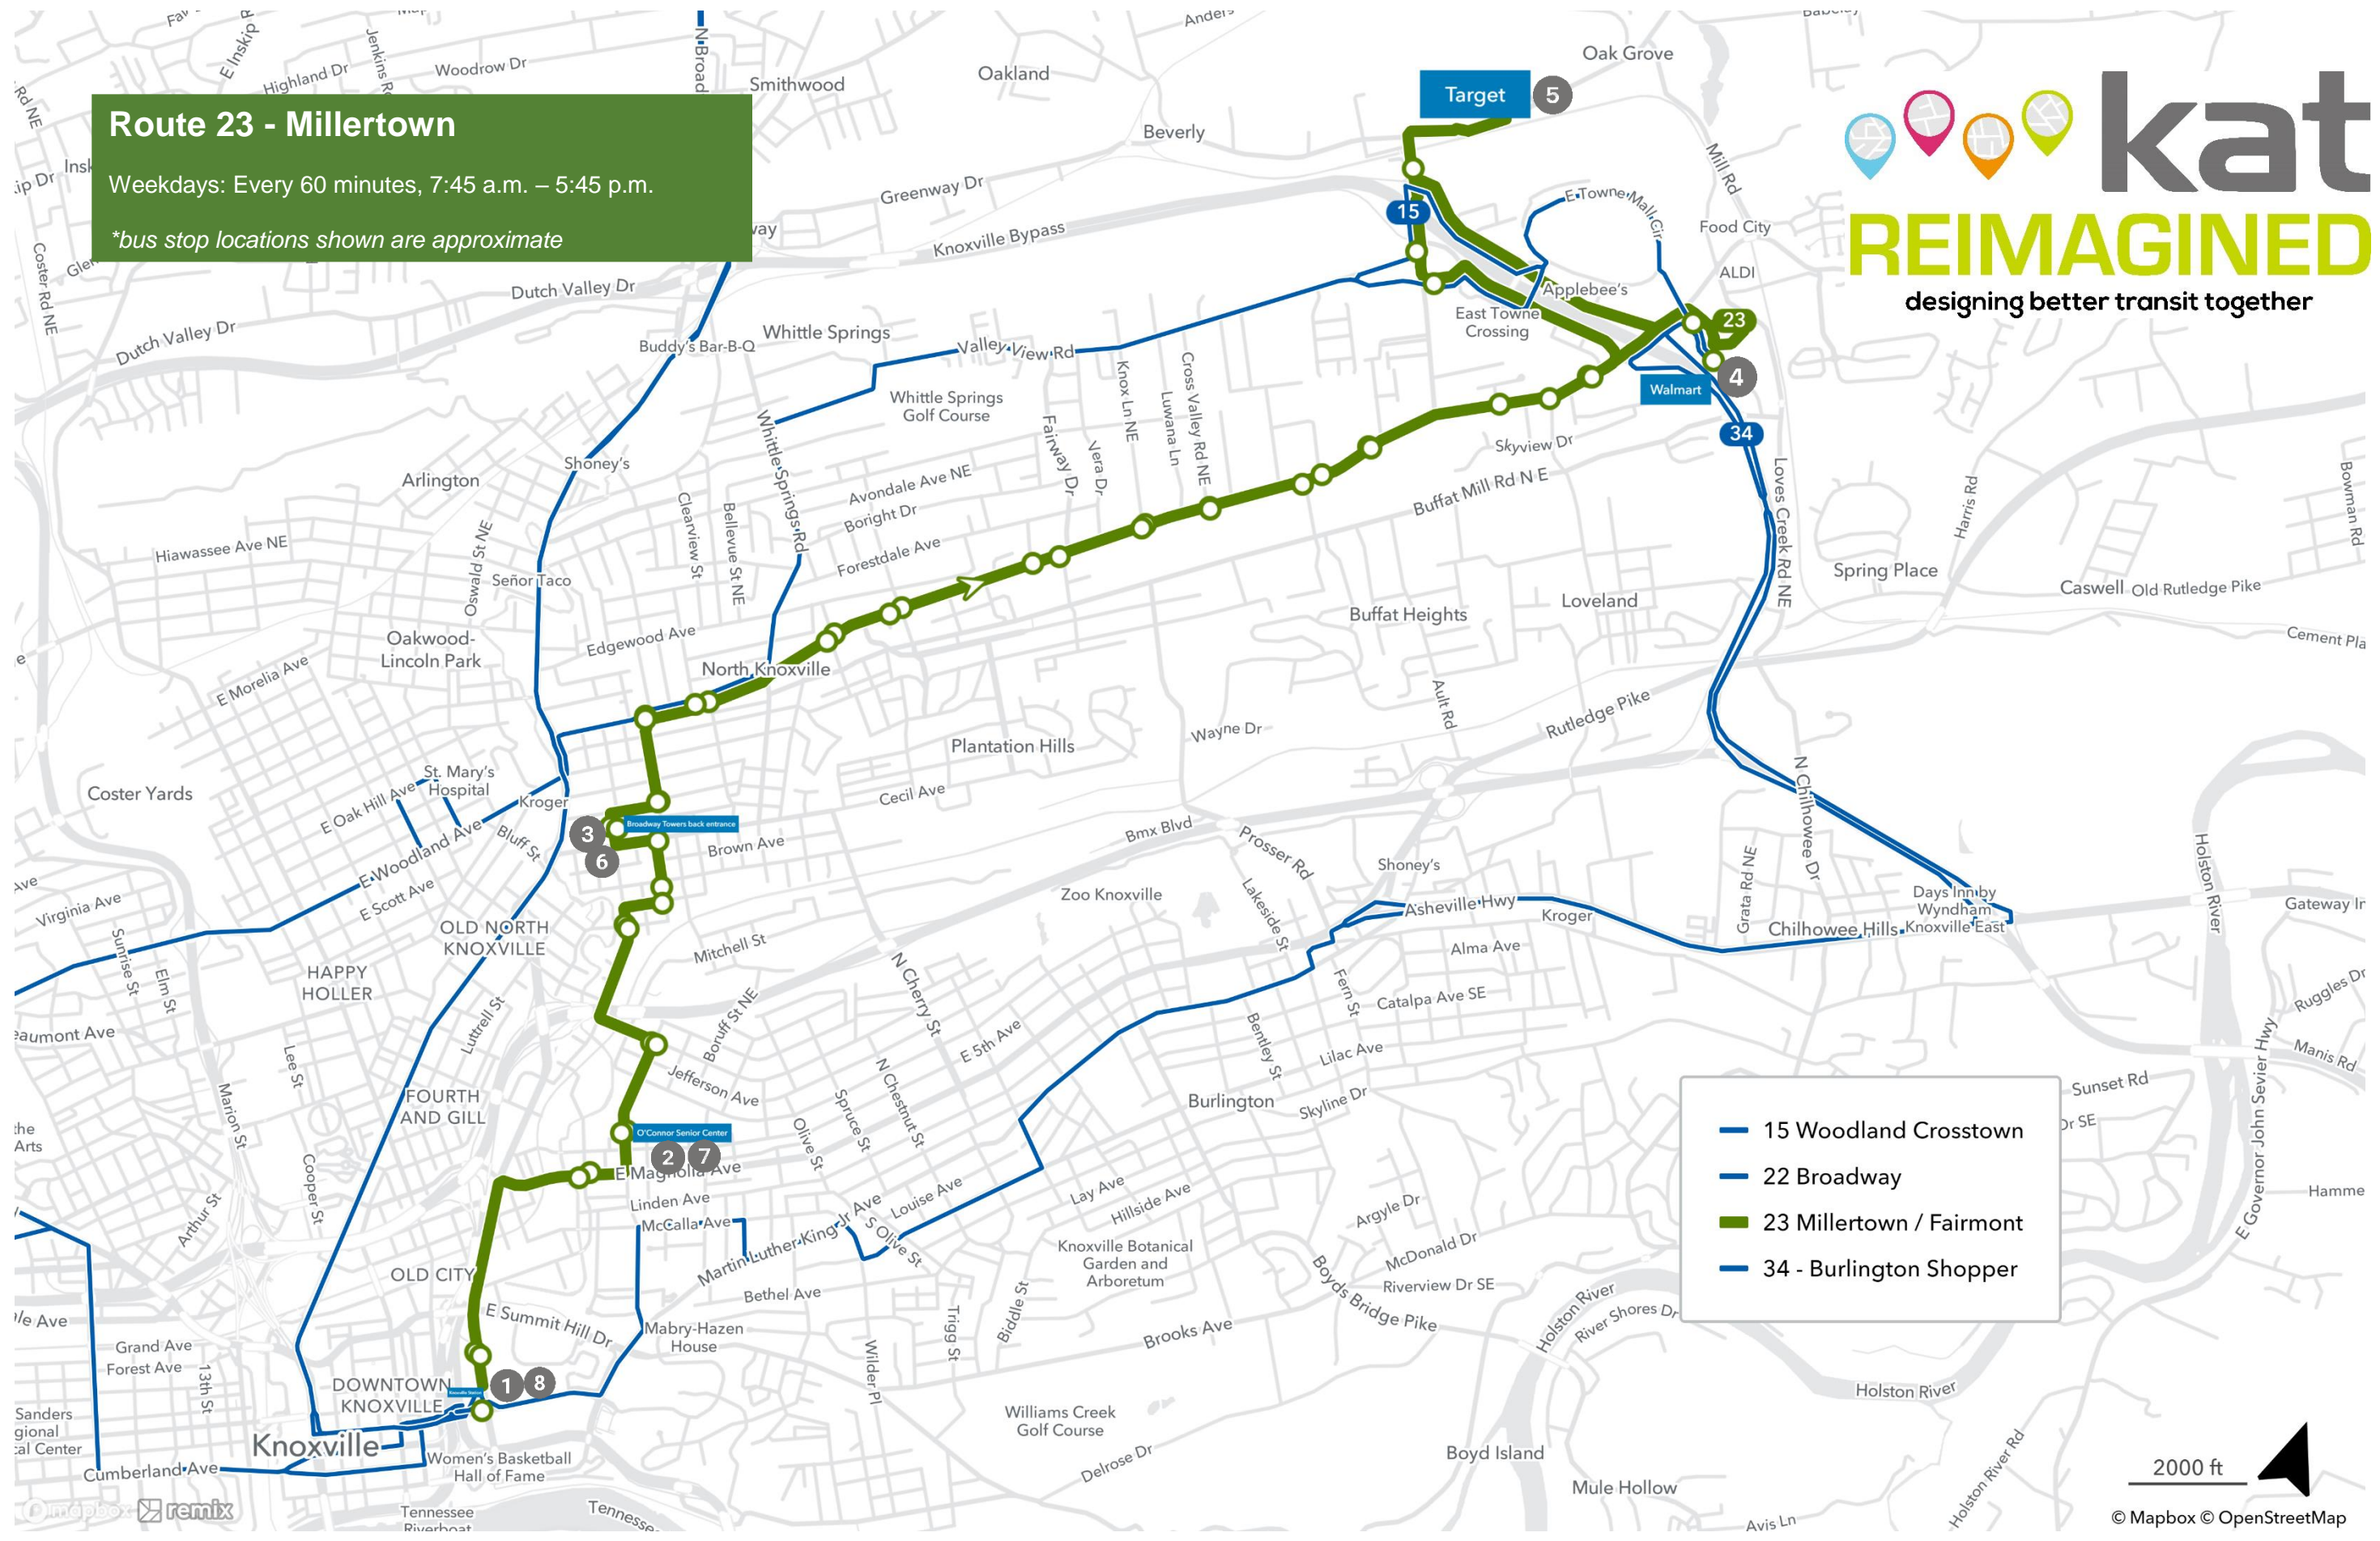

- Route 1 – Downtown Connector
- Route 10 – Sequoyah Hills
- Route 11 – Sutherland / Kingston Pike
- Route 12 – Western Avenue – NEW ROUTING to Walmart Marketplace
- Route 15 – Woodland Crosstown
- Route 16 – Middlebrook / Cedar Bluff
- Route 17 – Sutherland / Bearden
- Route 20 – Central / Clinton Hwy
- Route 22 – Broadway
- Route 23 – Millertown
- Route 24 – Lincoln Park / Inskip
- Route 31 – Magnolia Ave.
- Route 32 – Dandridge Avenue – NEW ROUTING
- Route 34 – Burlington Shopper
- Route 37 – Morningside / Riverside
- Route 40 – South Knoxville
- Route 41 – Chapman Highway
- Route 42 – Fort Sanders / UT Medical Centers
- Route 44 – University Park Apartments
- Route 45 – Vestal

Route 23 - Millertown

Weekdays: Every 60 minutes, 7:45 a.m. – 5:45 p.m.

*bus stop locations shown are approximate

- 15 Woodland Crosstown
- 22 Broadway
- 23 Millertown / Fairmont
- 34 - Burlington Shopper